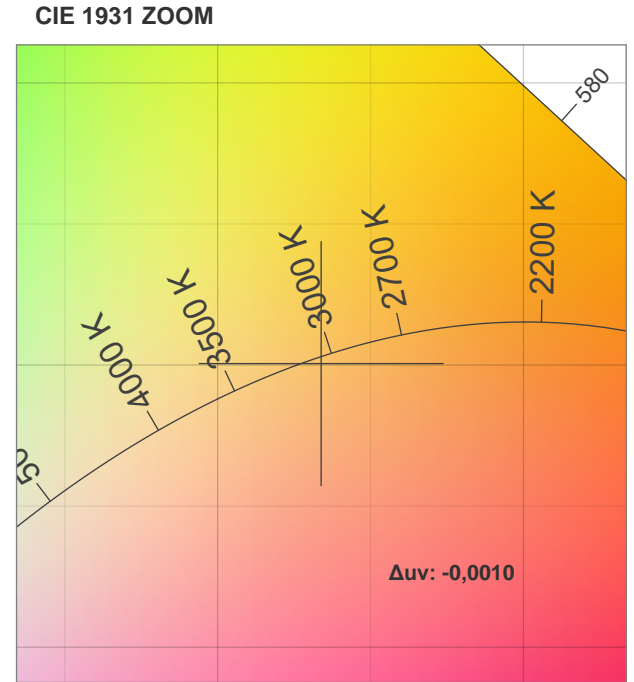

Light efficiency:

Light quality:

Color temperature:

Output: 811 lm

Peak: 508 cd

Power: 7,1 W

PF: 1,0

Product name:

LED-Spot 24V, MR16, 7W, Dim to Warm, 3000K-2200K, CRI90

Item number:

E10135

Description:

Spectra **72,5°**

Dominante Wellenlänge: 623 und 453

TM-30: 91,8

CRI: 93,7 (R1-R8)