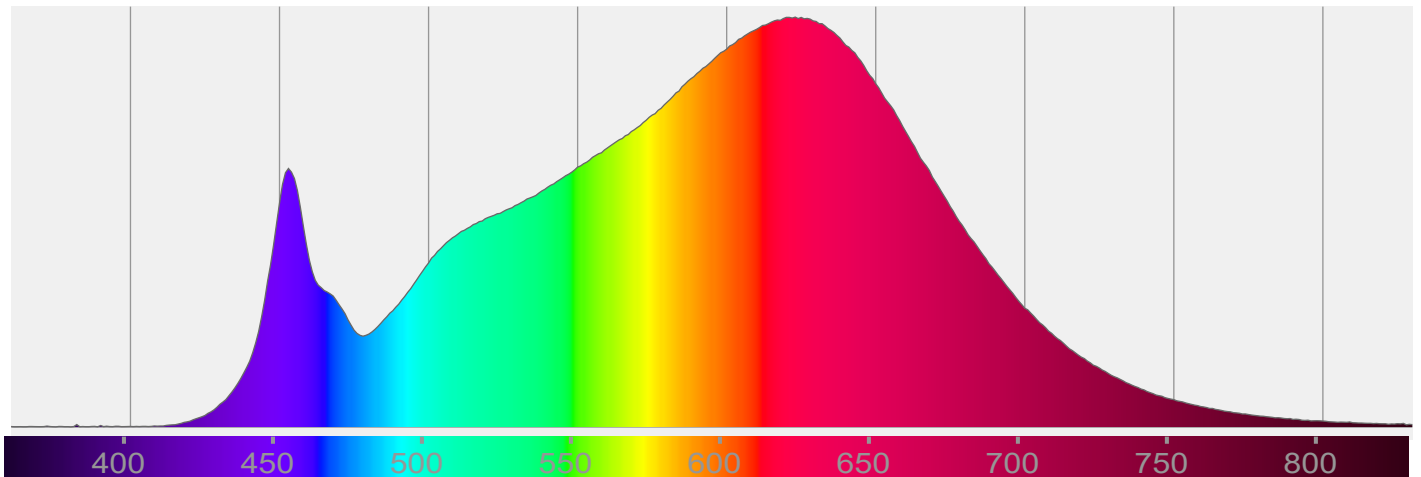

Light efficiency:

Light quality:

Color temperature:

Output: 811 lm

Peak: 508 cd

Power: 7,1 W

PF: 1,0

Product name:

LED-Spot 24V, MR16, 7W, Dim to Warm, 3000K-2200K, CRI90

Item number:

E10135

Description:

Spectra **72,5°**

Dominante Wellenlänge: 623 und 453

TM-30: 91,8

CRI: 93,7 (R1-R8)