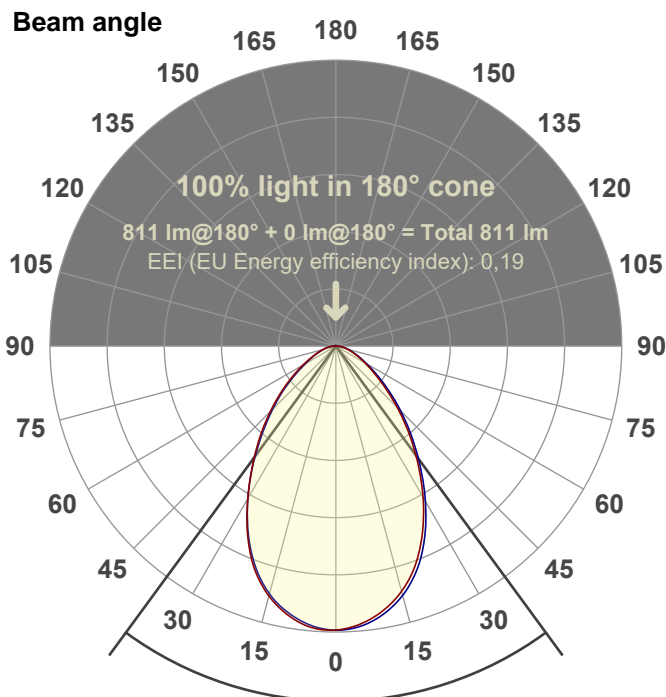

Light efficiency:

Light quality:

Color temperature:

Output: 811 lm

Peak: 508 cd

Power: 7,1 W

PF: 1,0

Product name:

LED-Spot 24V, MR16, 7W, Dim to Warm, 3000K-2200K, CRI90

Item number:

E10135

Description:

Spectra **72,5°**

Dominante Wellenlänge: 623 und 453

TM-30: 91,8

CRI: 93,7 (R1-R8)