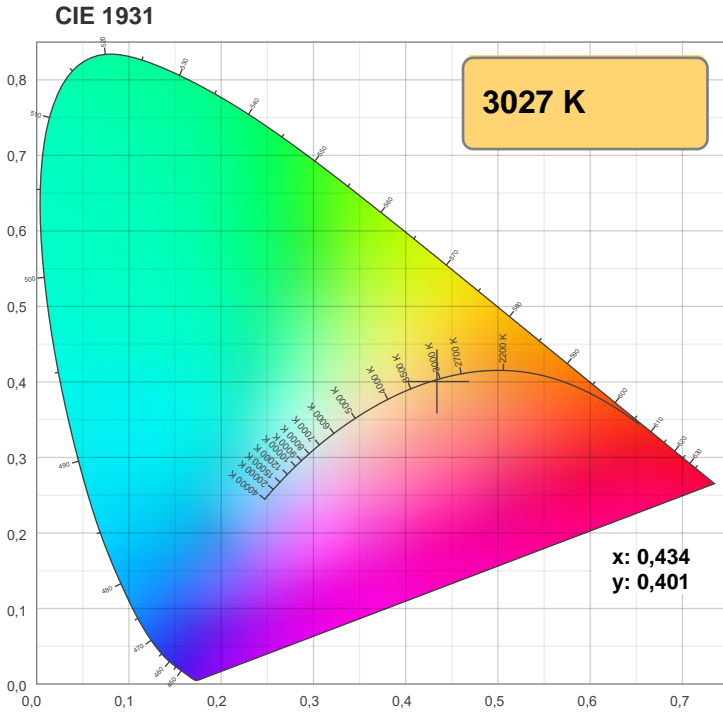

Light efficiency:

Light quality:

Color temperature:

Output: 811 lm

Peak: 508 cd

Power: 7,1 W

PF: 1,0

Product name:

LED-Spot 24V, MR16, 7W, Dim to Warm, 3000K-2200K, CRI90

Item number:

E10135

Description:

Spectra **72,5°**

Dominante Wellenlänge: 623 und 453

TM-30: 91,8

CRI: 93,7 (R1-R8)