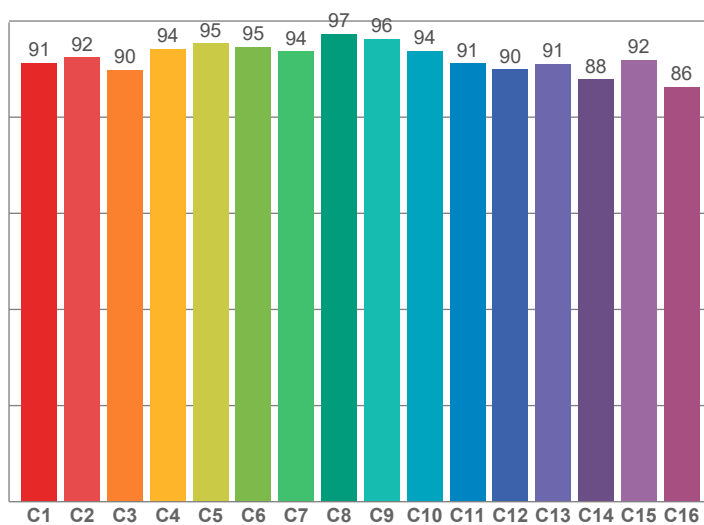

Light efficiency:

Light quality:

Color temperature:

Output: 872 lm

Peak: 702 cd

Power: 8,1 W

PF: 1,0

Product name:

**LED Ceiling Spot 24V, 8W,  
RGBW\_2700K, CRI90 w**

Item number:

**E10070**

Date:

**23.08.2022**

Description:

**Emilum-LED Ceiling (Aufbau) Spot  
in RGBW mit 2700K**

Spectra **70,6°**

Dominante Wellenlänge: 625 und 451

TM-30: 92,4

CRI: 93,5 (R1-R8)

Light efficiency:

Light quality:

Color temperature:

Output: 51,8 lm

Peak: 47,3 cd

Light efficiency:

Light quality:

Color temperature:

Output: 10,0 lm

Peak: 10,0 cd

Power: 0,55 W

PF: 1,0

Product name: