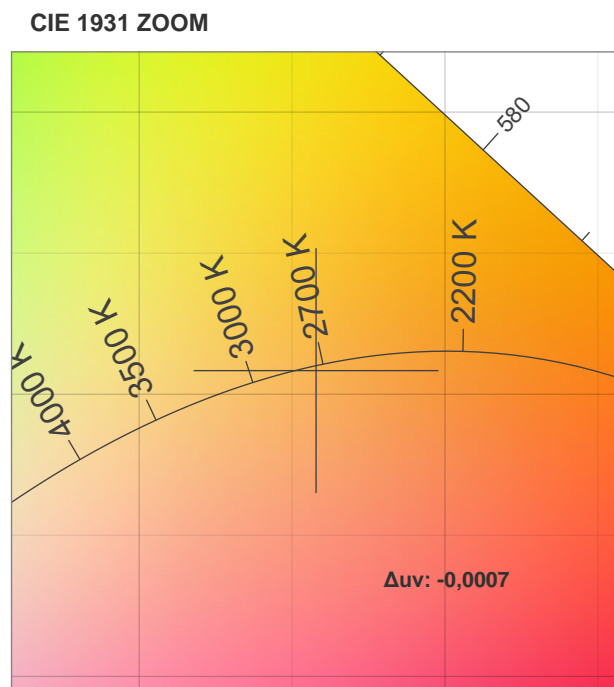

Light efficiency:

Light quality:

Color temperature:

Output: 872 lm

Peak: 702 cd

Power: 8,1 W

PF: 1,0

Product name:

**LED Ceiling Spot 24V, 8W,  
RGBW\_2700K, CRI90 w**

Item number:

**E10070**

Date:

**23.08.2022**

Description:

**Emilum-LED Ceiling (Aufbau) Spot  
in RGBW mit 2700K**

Spectra **70,6°**

Dominante Wellenlänge: 625 und 451

TM-30: 92,4

CRI: 93,5 (R1-R8)

Light efficiency:

Light quality:

Color temperature:

Output: 51,8 lm

Peak: 47,3 cd

Light efficiency:

Light quality:

Color temperature:

Output: 10,0 lm

Peak: 10,0 cd

Power: 0,55 W

PF: 1,0

Product name: