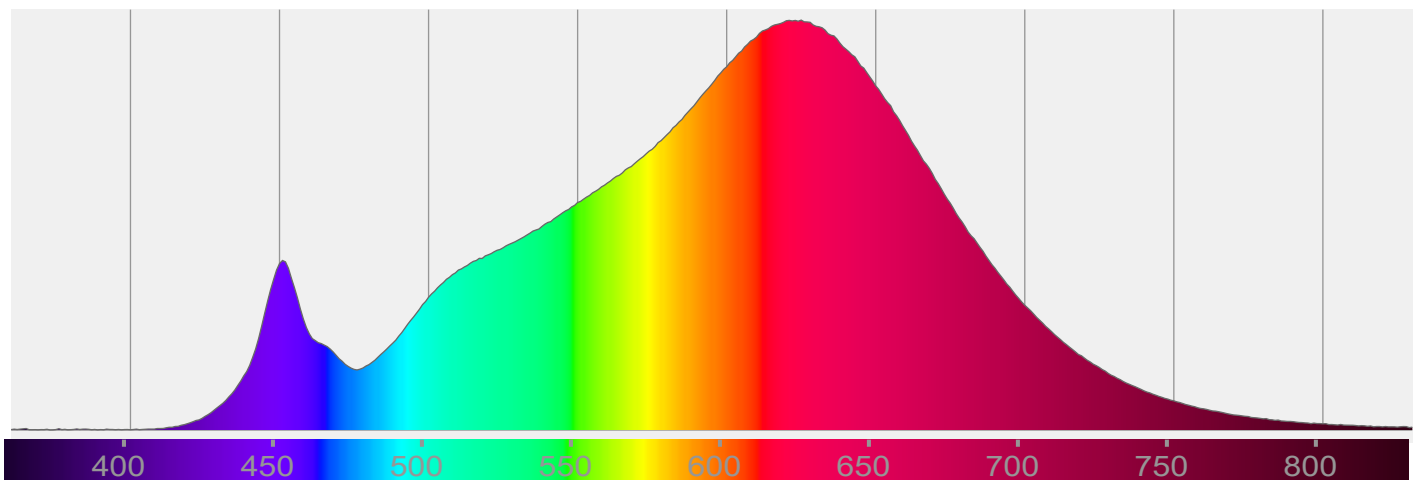

Light efficiency:

Light quality:

Color temperature:

Output: 872 lm

Peak: 702 cd

Power: 8,1 W

PF: 1,0

Product name:

**LED Ceiling Spot 24V, 8W,  
RGBW\_2700K, CRI90 w**

Item number:

**E10070**

Date:

**23.08.2022**

Description:

**Emilum-LED Ceiling (Aufbau) Spot  
in RGBW mit 2700K**

Spectra **70,6°**

Dominante Wellenlänge: 625 und 451

TM-30: 92,4

CRI: 93,5 (R1-R8)

Light efficiency:

Light quality:

Color temperature:

Output: 51,8 lm

Peak: 47,3 cd

Light efficiency:

Light quality:

Color temperature:

Output: 10,0 lm

Peak: 10,0 cd

Power: 0,55 W

PF: 1,0

Product name: