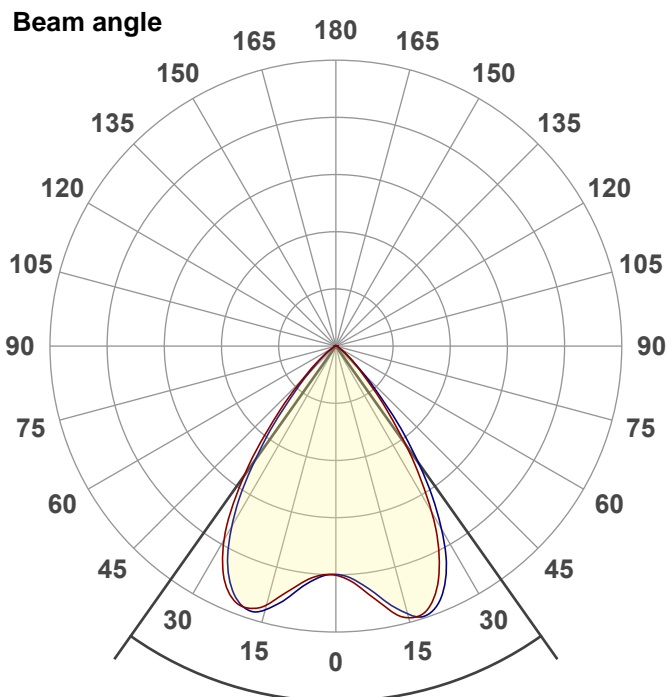

Light efficiency:

Light quality:

Color temperature:

Output: 872 lm

Peak: 702 cd

Power: 8,1 W

PF: 1,0

Product name:

Dominante Wellenlänge: 625 und 451

TM-30: 92,4

CRI: 93,5 (R1-R8)

Light efficiency:

Light quality:

Color temperature:

Output: 51,8 lm

Peak: 47,3 cd

0	0	0	0	0	0	0	0	0	0	0	0	0	0	0	0
R1	R2	R3	R4	R5	R6	R7	R8	R9	R10	R11	R12	R13	R14	R15	

Light efficiency:

Light quality:

Color temperature:

Output: 89,3 lm

Peak: 88,4 cd

Power: 1,1 W

PF: 1,0

Light efficiency:

Light quality:

Color temperature:

Output: 10,0 lm

Peak: 10,0 cd

Power: 0,55 W

PF: 1,0

Product name: