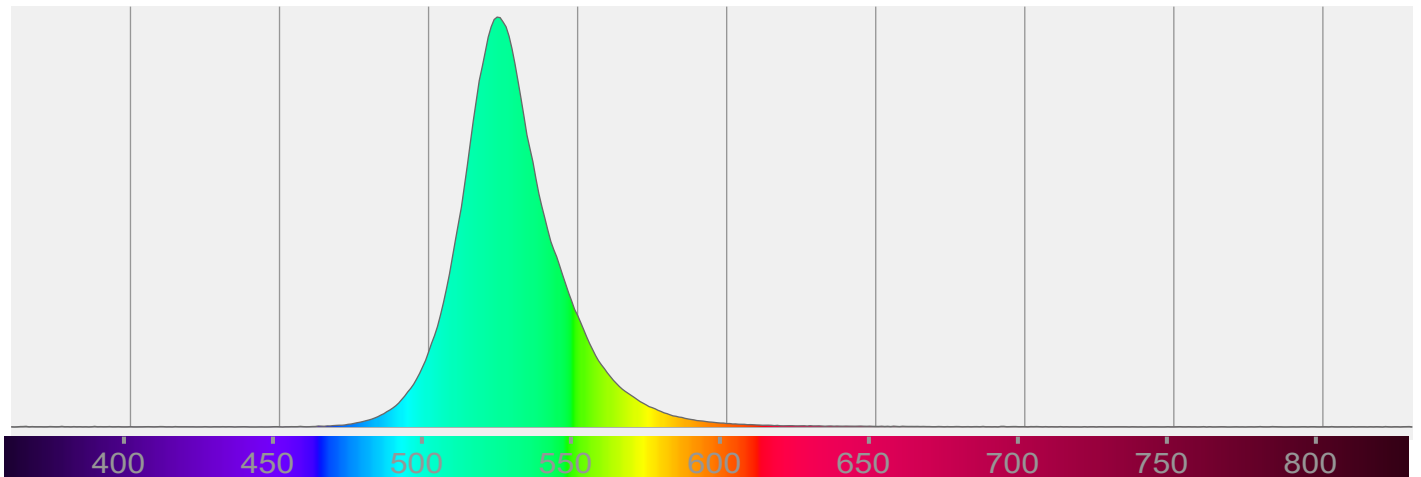

Light efficiency:

Light quality:

Color temperature:

Output: 872 lm

Peak: 702 cd

Power: 8,1 W

PF: 1,0

Product name:

0	0	0	0	0	0	0	0	0	0	0	0	0	0	0	0
R1	R2	R3	R4	R5	R6	R7	R8	R9	R10	R11	R12	R13	R14	R15	

Light efficiency:

Light quality:

Color temperature:

Output: 89,3 lm

Peak: 88,4 cd

Power: 1,1 W

PF: 1,0

Spectra

Dominante Wellenlänge: 523 und n/a

TM-30: 0,0

CRI: 0,0 (R1-R8)

0	0	0	0	0	0	0	0	0	0	0	0	0	0	0	0
C1	C2	C3	C4	C5	C6	C7	C8	C9	C10	C11	C12	C13	C14	C15	C16

0	0	0	0	0	0	0	0	0	0	0	0	0	0	0	0
R1	R2	R3	R4	R5	R6	R7	R8	R9	R10	R11	R12	R13	R14	R15	

Light efficiency:

Light quality:

Color temperature:

Output: 10,0 lm

Peak: 10,0 cd

Power: 0,55 W

PF: 1,0

Product name: