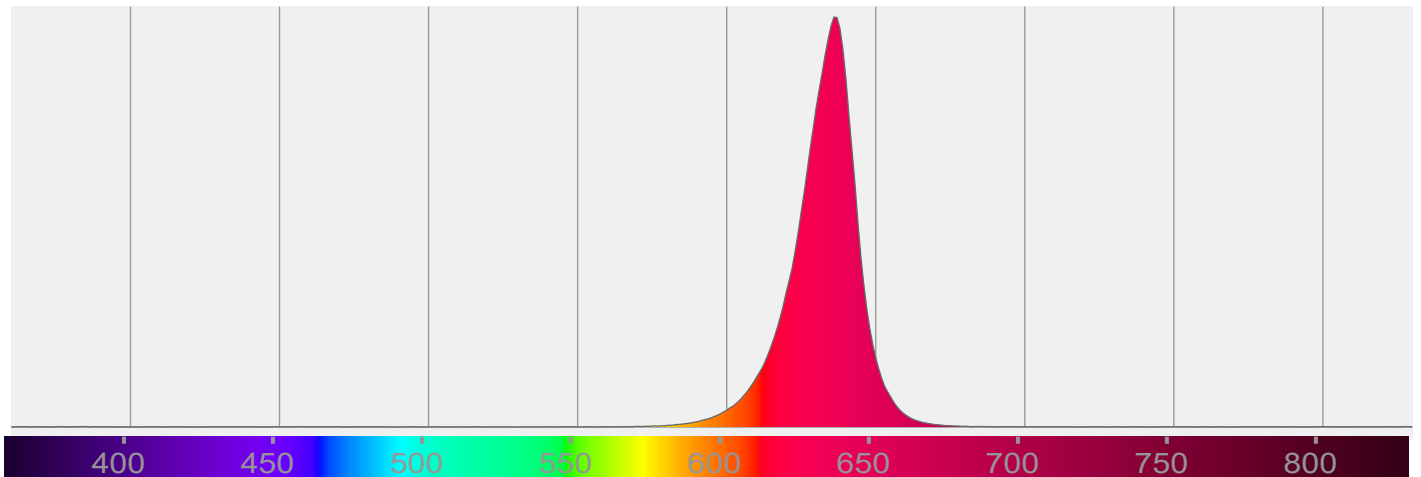

Light efficiency:

Light quality:

Color temperature:

Output: 872 lm

Peak: 702 cd

Power: 8,1 W

PF: 1,0

Product name:

Dominante Wellenlänge: 625 und 451

TM-30: 92,4

CRI: 93,5 (R1-R8)

Light efficiency:

Light quality:

Color temperature:

Output: 51,8 lm

Peak: 47,3 cd

Description:

**Emilum-LED Ceiling (Aufbau) Spot  
in RGBW mit 2700K**

Spectra **60,1°**

Dominante Wellenlänge: 636 und n/a

**TM-30: 0,0**

**CRI: 0,0 (R1-R8)**

0	0	0	0	0	0	0	0	0	0	0	0	0	0	0	0
C1	C2	C3	C4	C5	C6	C7	C8	C9	C10	C11	C12	C13	C14	C15	C16

Light efficiency:

Light quality:

Color temperature:

Output: 10,0 lm

Peak: 10,0 cd

Power: 0,55 W

PF: 1,0

Product name: