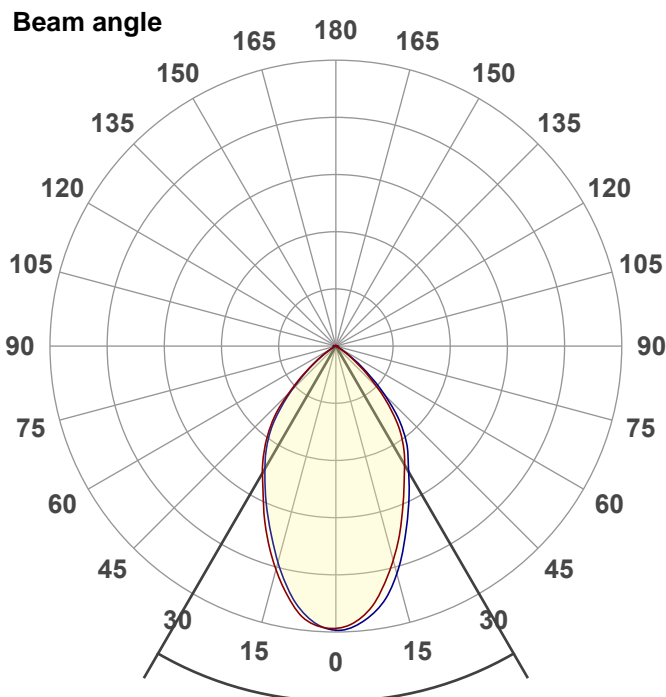

Light efficiency:

Light quality:

Color temperature:

Output: 51,8 lm

Peak: 47,3 cd

Power: 2,0 W

PF: 1,0

Product name:

**LED Ceiling Spot 24V, 8W,
RGBW_2700K, CRI90 r**

Item number:

E10070

Date:

23.08.2022

Description:

**Emilum-LED Ceiling (Aufbau) Spot
in RGBW mit 2700K**