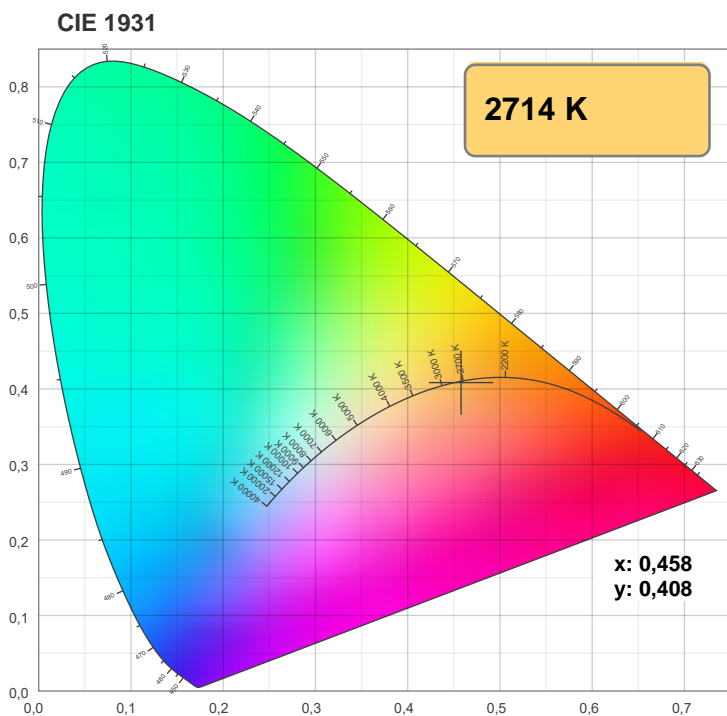

Light efficiency:

Light quality:

Color temperature:

Output: 872 lm

Peak: 702 cd

Power: 8,1 W

PF: 1,0

Product name:

**LED Ceiling Spot 24V, 8W,  
RGBW\_2700K, CRI90 w**

Item number:

**E10070**

Date:

**23.08.2022**

Description:

**Emilum-LED Ceiling (Aufbau) Spot  
in RGBW mit 2700K**

Spectra **70,6°**

Dominante Wellenlänge: 625 und 451

TM-30: 92,4

CRI: 93,5 (R1-R8)

Light efficiency:

Light quality:

Color temperature:

Output: 51,8 lm

Peak: 47,3 cd

Light efficiency:

Light quality:

Color temperature:

Output: 10,0 lm

Peak: 10,0 cd

Power: 0,55 W

PF: 1,0

Product name: