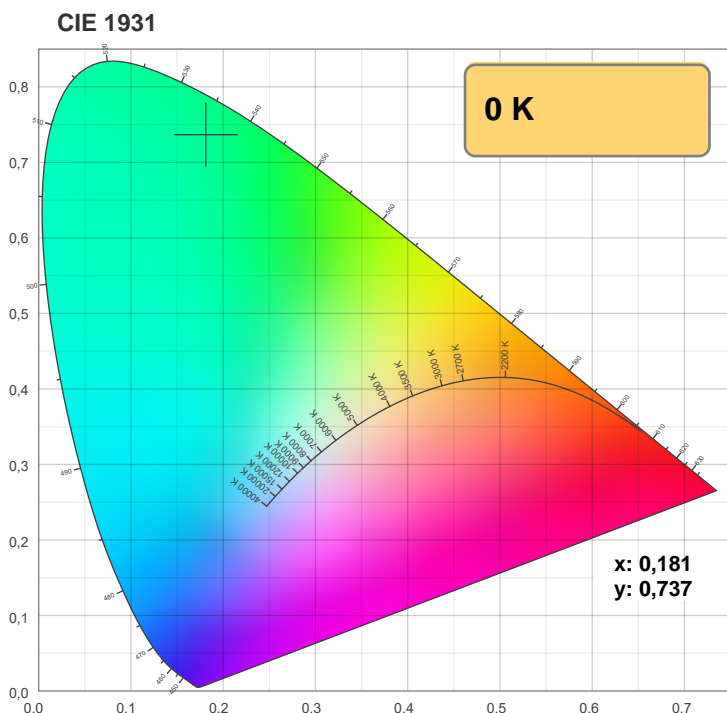

TM-30: 0,0

CRI: 0,0 (R1-R8)

0	0	0	0	0	0	0	0	0	0	0	0	0	0	0	0
C1	C2	C3	C4	C5	C6	C7	C8	C9	C10	C11	C12	C13	C14	C15	C16

0	0	0	0	0	0	0	0	0	0	0	0	0	0	0	0
R1	R2	R3	R4	R5	R6	R7	R8	R9	R10	R11	R12	R13	R14	R15