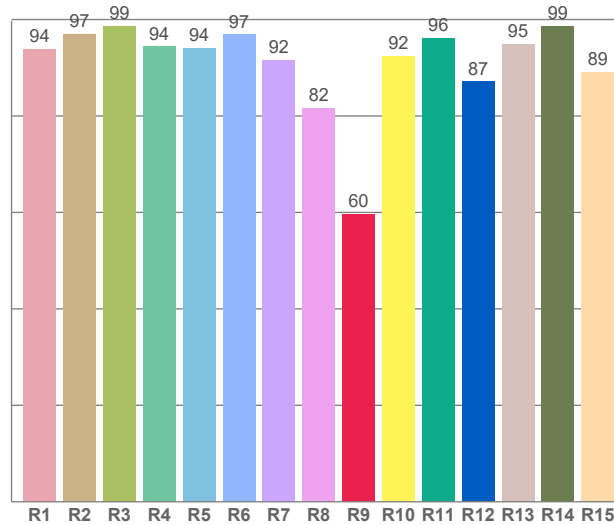

Light efficiency:

Light quality:

Color temperature:

Output: 872 lm

Peak: 702 cd

Power: 8,1 W

PF: 1,0

Product name:

**LED Ceiling Spot 24V, 8W,  
RGBW\_2700K, CRI90 w**

Item number:

**E10070**

Date:

**23.08.2022**

Description:

**Emilum-LED Ceiling (Aufbau) Spot  
in RGBW mit 2700K**

Spectra **70,6°**

Dominante Wellenlänge: 625 und 451

TM-30: 92,4

CRI: 93,5 (R1-R8)

Light efficiency:

Light quality:

Color temperature:

Output: 51,8 lm

Peak: 47,3 cd

Light efficiency:

Light quality:

Color temperature:

Output: 10,0 lm

Peak: 10,0 cd

Power: 0,55 W

PF: 1,0

Product name: