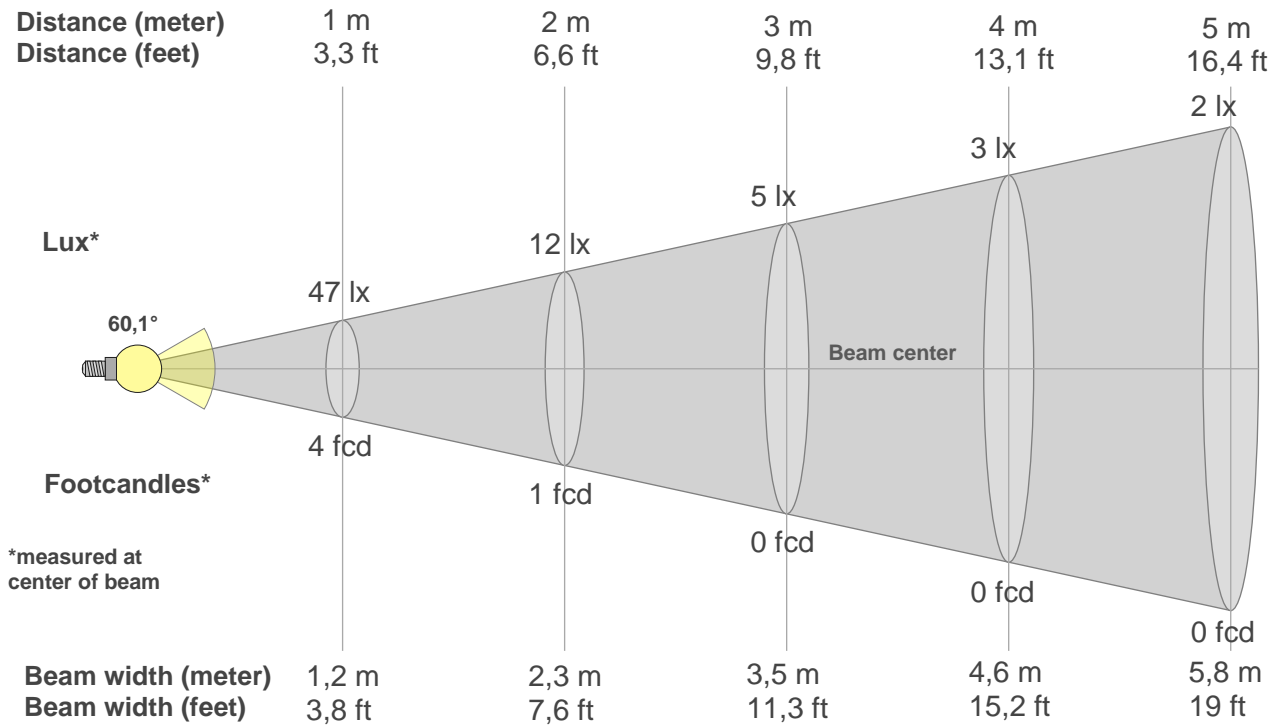

Light efficiency:

Light quality:

Color temperature:

Output: 872 lm

Peak: 702 cd

Power: 8,1 W

PF: 1,0

Product name:

Description:

**Emilum-LED Ceiling (Aufbau) Spot  
in RGBW mit 2700K**

Spectra **60,1°**

Dominante Wellenlänge: 636 und n/a

**TM-30: 0,0**

**CRI: 0,0 (R1-R8)**

0	0	0	0	0	0	0	0	0	0	0	0	0	0	0	0
C1	C2	C3	C4	C5	C6	C7	C8	C9	C10	C11	C12	C13	C14	C15	C16

0	0	0	0	0	0	0	0	0	0	0	0	0	0	0	0
R1	R2	R3	R4	R5	R6	R7	R8	R9	R10	R11	R12	R13	R14	R15	

Light efficiency:

Light quality:

Color temperature:

Output: 89,3 lm

Peak: 88,4 cd

Power: 1,1 W

PF: 1,0

Light efficiency:

Light quality:

Color temperature:

Output: 10,0 lm

Peak: 10,0 cd

Power: 0,55 W

PF: 1,0

Product name: