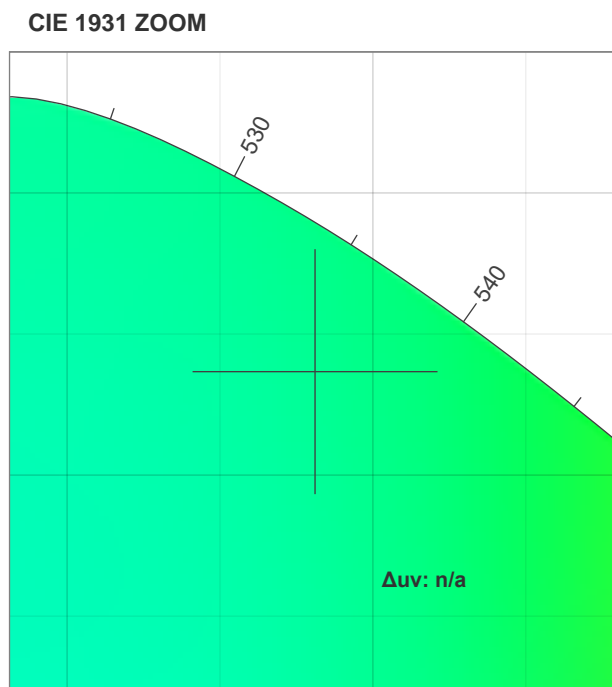

0	0	0	0	0	0	0	0	0	0	0	0	0	0	0	0
R1	R2	R3	R4	R5	R6	R7	R8	R9	R10	R11	R12	R13	R14	R15	

Light efficiency:

Light quality:

Color temperature:

Output: 89,3 lm

Peak: 88,4 cd

Power: 1,1 W

PF: 1,0

Product name:

**LED Ceiling Spot 24V, 8W,  
RGBW\_2700K, CRI90 g**

Item number:

**E10070**

Date:

**23.08.2022**

Description:

**Emilum-LED Ceiling (Aufbau) Spot  
in RGBW mit 2700K**

Spectra

Dominante Wellenlänge: 523 und n/a

TM-30: 0,0

CRI: 0,0 (R1-R8)

0	0	0	0	0	0	0	0	0	0	0	0	0	0	0	0
C1	C2	C3	C4	C5	C6	C7	C8	C9	C10	C11	C12	C13	C14	C15	C16

0	0	0	0	0	0	0	0	0	0	0	0	0	0	0	0
R1	R2	R3	R4	R5	R6	R7	R8	R9	R10	R11	R12	R13	R14	R15	

Light efficiency:

Light quality:

Color temperature:

Output: 10,0 lm

Peak: 10,0 cd

Power: 0,55 W

PF: 1,0

Product name: