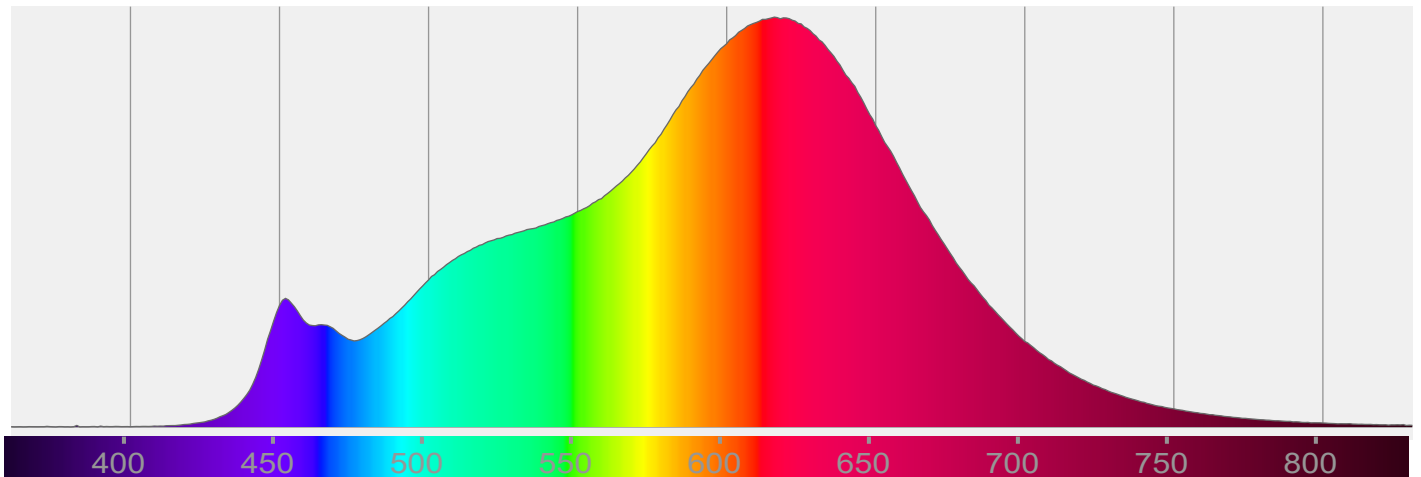

Light efficiency:

Light quality:

Color temperature:

Output: 795 lm

Peak: 193 cd

Power: 7,9 W

PF: 1,0

Product name:

Flex COB-Stripe 24V, 8W, 2700K, CRI90, 320LED, IP20, 8mm

Item number:

E10056

Description:

Spectra **175,3°**

Dominante Wellenlänge: 616 und 452

TM-30: 89,7

CRI: 91,5 (R1-R8)