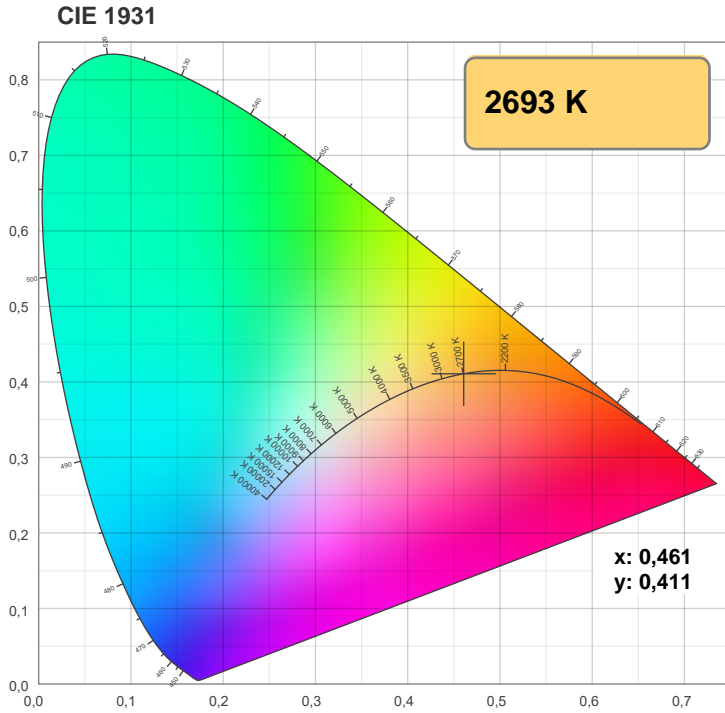

Light efficiency:

Light quality:

Color temperature:

Output: 795 lm

Peak: 193 cd

Power: 7,9 W

PF: 1,0

Product name:

Flex COB-Stripe 24V, 8W, 2700K, CRI90, 320LED, IP20, 8mm

Item number:

E10056

Description:

Spectra **175,3°**

Dominante Wellenlänge: 616 und 452

TM-30: 89,7

CRI: 91,5 (R1-R8)