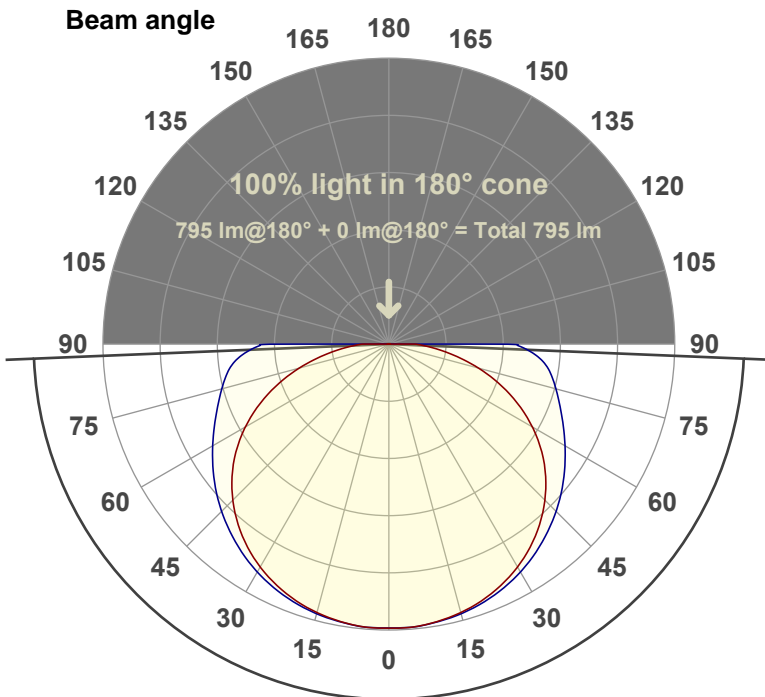

Light efficiency:

Light quality:

Color temperature:

Output: 795 lm

Peak: 193 cd

Power: 7,9 W

PF: 1,0

Product name:

Flex COB-Stripe 24V, 8W, 2700K, CRI90, 320LED, IP20, 8mm

Item number:

E10056

Description:

Spectra **175,3°**

Dominante Wellenlänge: 616 und 452

TM-30: 89,7

CRI: 91,5 (R1-R8)