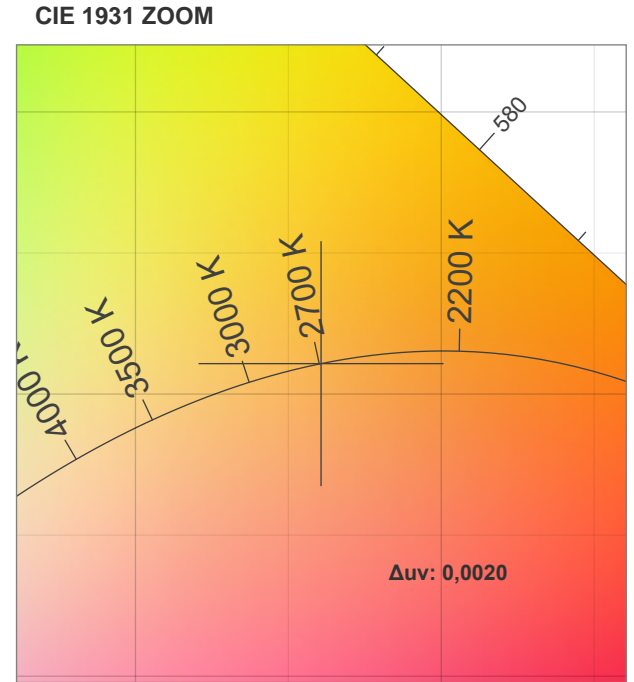

Light efficiency:

Light quality:

Color temperature:

Output: 795 lm

Peak: 193 cd

Power: 7,9 W

PF: 1,0

Product name:

Flex COB-Stripe 24V, 8W, 2700K, CRI90, 320LED, IP20, 8mm

Item number:

E10056

Description:

Spectra **175,3°**

Dominante Wellenlänge: 616 und 452

TM-30: 89,7

CRI: 91,5 (R1-R8)