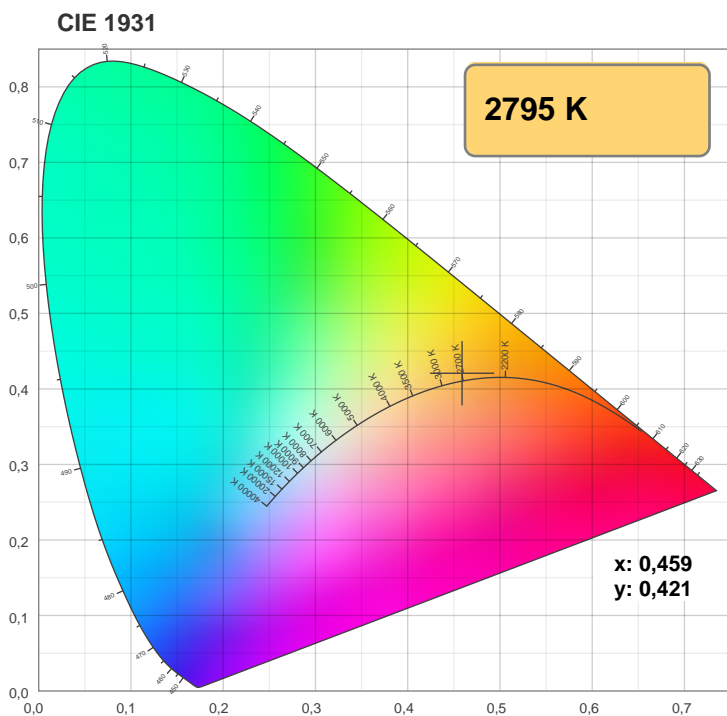

Light efficiency:

Light quality:

Color temperature:

Output: 891 lm
Peak: 277 cd
Power: 14,6 W
PF: 1,0

Product name:
Flex Stripe 24V, 14.4W, 2700K, CRI90, 60LED, IP68, 12.5mm

Item number:
E10011

Date and time:
26.05.2020 15:05:06

Description:

Spectra

Dominante Wellenlänge: 629 und 455

TM-30: 89,5

CRI: 95,9 (R1-R8)