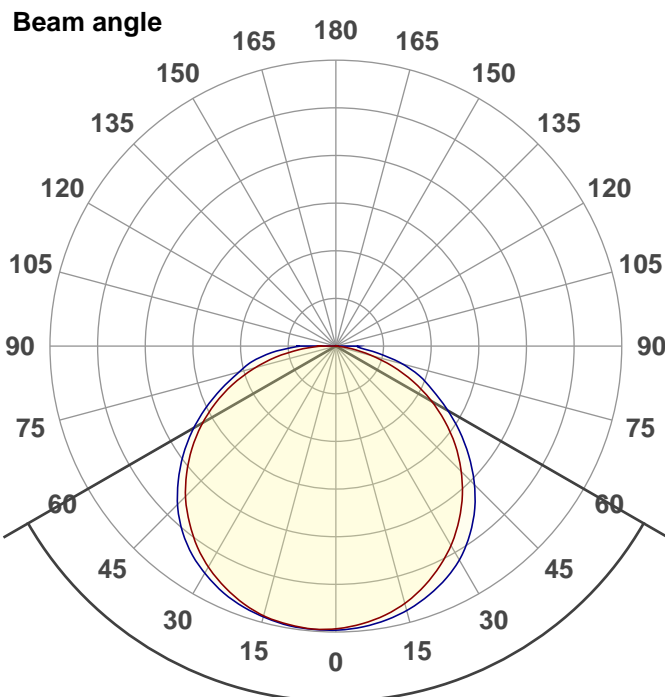

Light efficiency:

Light quality:

Color temperature:

Output: 891 lm
Peak: 277 cd
Power: 14,6 W
PF: 1,0

Product name:
Flex Stripe 24V, 14.4W, 2700K, CRI90, 60LED, IP68, 12.5mm

Item number:
E10011

Date and time:
26.05.2020 15:05:06

Description:

Spectra

Dominante Wellenlänge: 629 und 455

TM-30: 89,5

CRI: 95,9 (R1-R8)