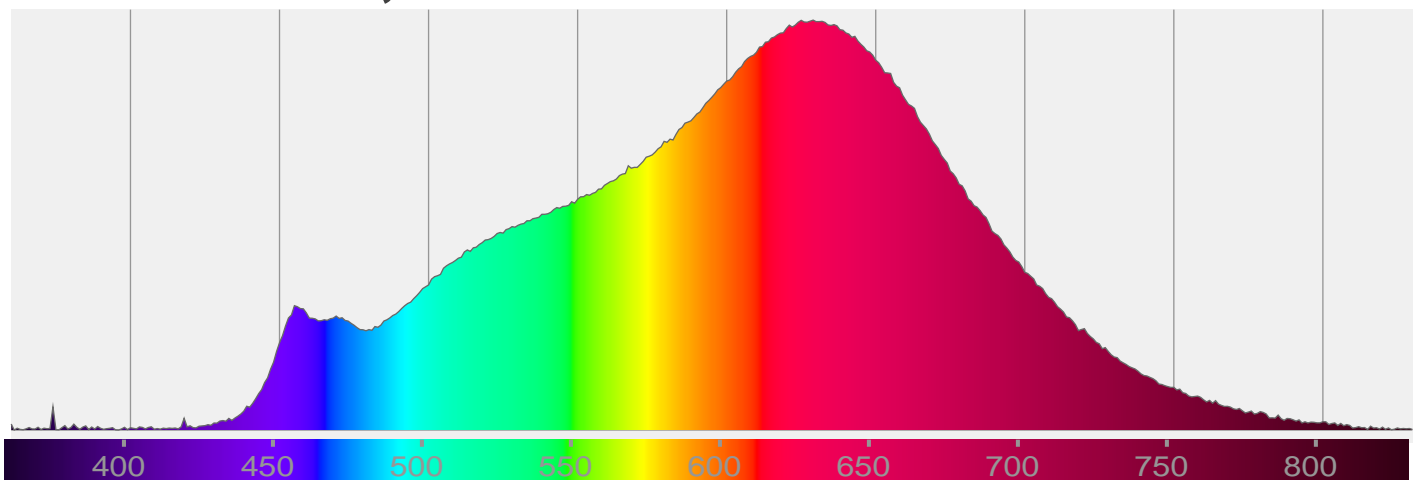

Light efficiency:

Light quality:

Color temperature:

Output: 891 lm
Peak: 277 cd
Power: 14,6 W
PF: 1,0

Product name:
Flex Stripe 24V, 14.4W, 2700K, CRI90, 60LED, IP68, 12.5mm

Item number:
E10011

Date and time:
26.05.2020 15:05:06

Description:

Spectra

Dominante Wellenlänge: 629 und 455

TM-30: 89,5

CRI: 95,9 (R1-R8)