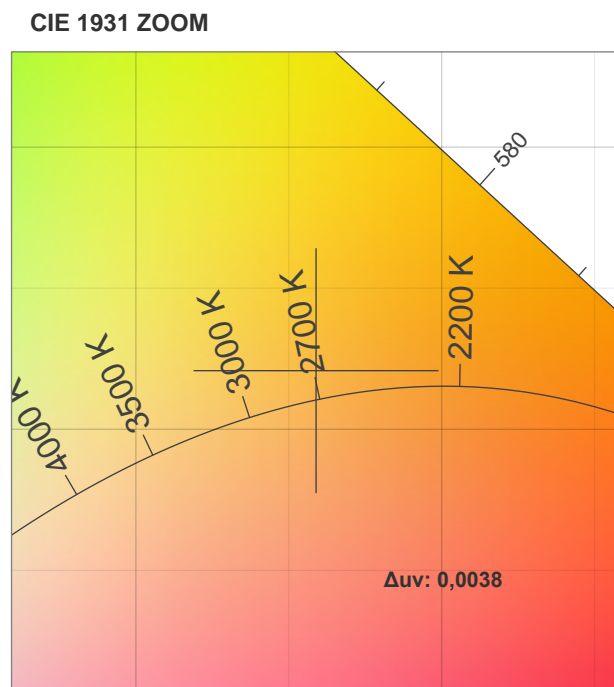

Light efficiency:

Light quality:

Color temperature:

Output: 891 lm
Peak: 277 cd
Power: 14,6 W
PF: 1,0

Product name:
Flex Stripe 24V, 14.4W, 2700K, CRI90, 60LED, IP68, 12.5mm

Item number:
E10011

Date and time:
26.05.2020 15:05:06

Description:

Spectra

Dominante Wellenlänge: 629 und 455

TM-30: 89,5

CRI: 95,9 (R1-R8)