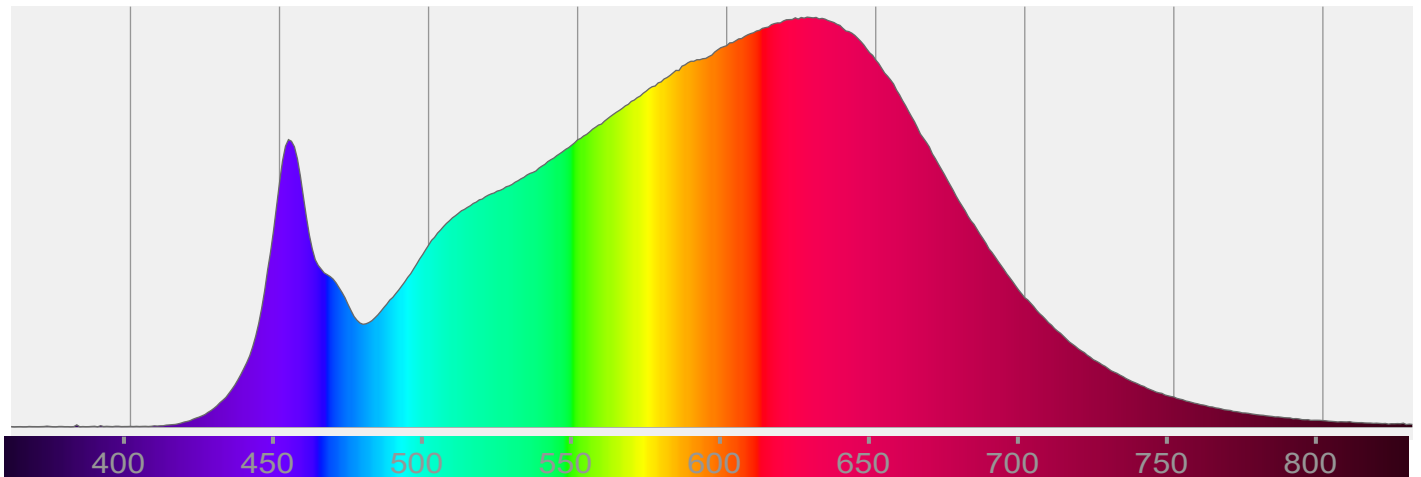

Light efficiency:

Light quality:

Color temperature:

Output: 562 lm

Peak: 431 cd

Power: 5,0 W

PF: 1,0

Product name:

LED-Spot 24V, MR16, 5W, RGBW/3000K, CRI90

Item number:

E10123

Description:

Spectra **63,6°**

Dominante Wellenlänge: 627 und 453

TM-30: 91,3

CRI: 93,1 (R1-R8)