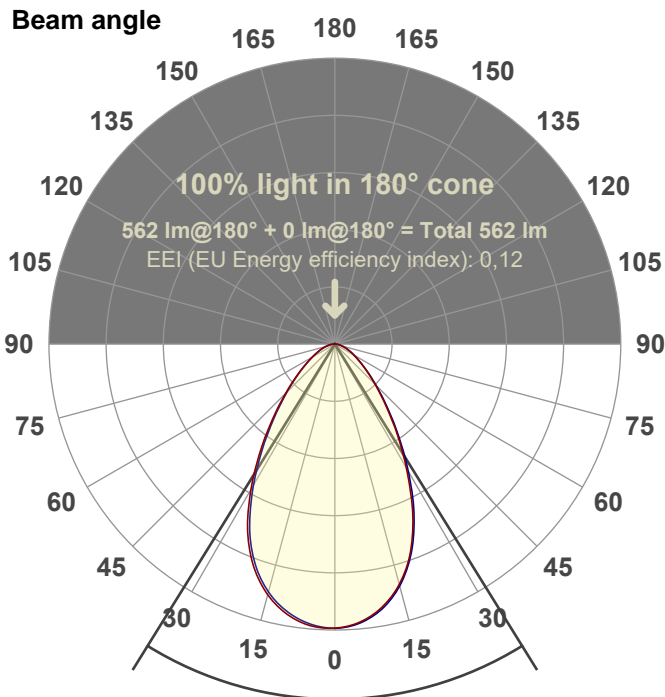

Light efficiency:

Light quality:

Color temperature:

Output: 562 lm

Peak: 431 cd

Power: 5,0 W

PF: 1,0

Product name:

LED-Spot 24V, MR16, 5W, RGBW/3000K, CRI90

Item number:

E10123

Description:

Spectra **63,6°**

Dominante Wellenlänge: 627 und 453

TM-30: 91,3

CRI: 93,1 (R1-R8)