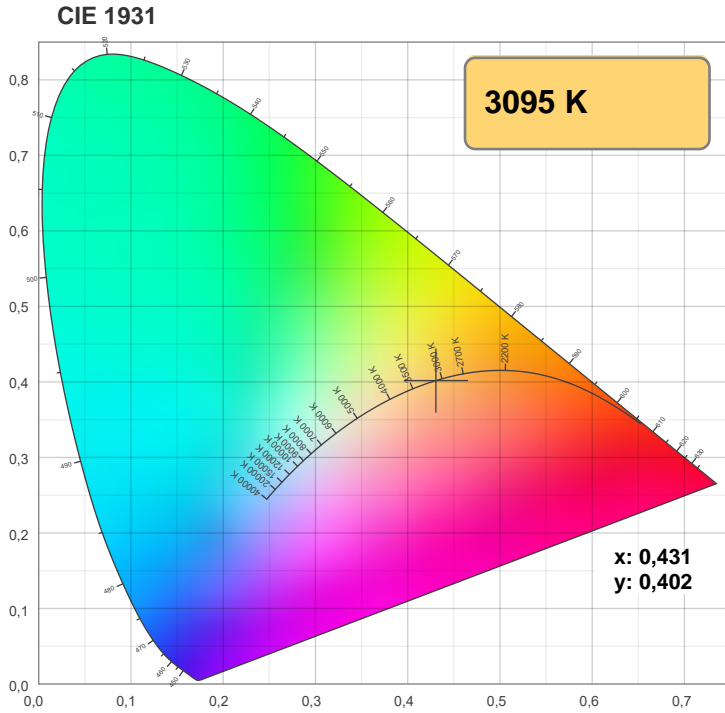

Light efficiency:

Light quality:

Color temperature:

Output: 562 lm

Peak: 431 cd

Power: 5,0 W

PF: 1,0

Product name:

LED-Spot 24V, MR16, 5W, RGBW/3000K, CRI90

Item number:

E10123

Description:

Spectra **63,6°**

Dominante Wellenlänge: 627 und 453

TM-30: 91,3

CRI: 93,1 (R1-R8)