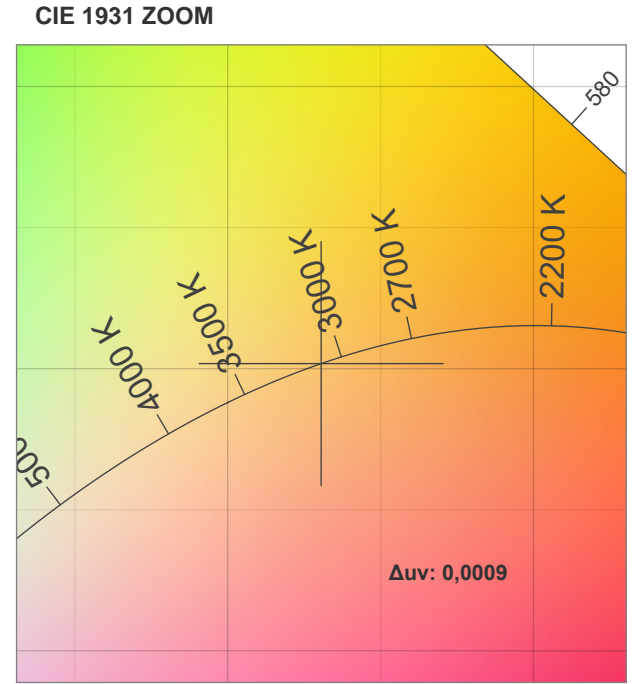

Light efficiency:

Light quality:

Color temperature:

Output: 562 lm

Peak: 431 cd

Power: 5,0 W

PF: 1,0

Product name:

LED-Spot 24V, MR16, 5W, RGBW/3000K, CRI90

Item number:

E10123

Description:

Spectra **63,6°**

Dominante Wellenlänge: 627 und 453

TM-30: 91,3

CRI: 93,1 (R1-R8)