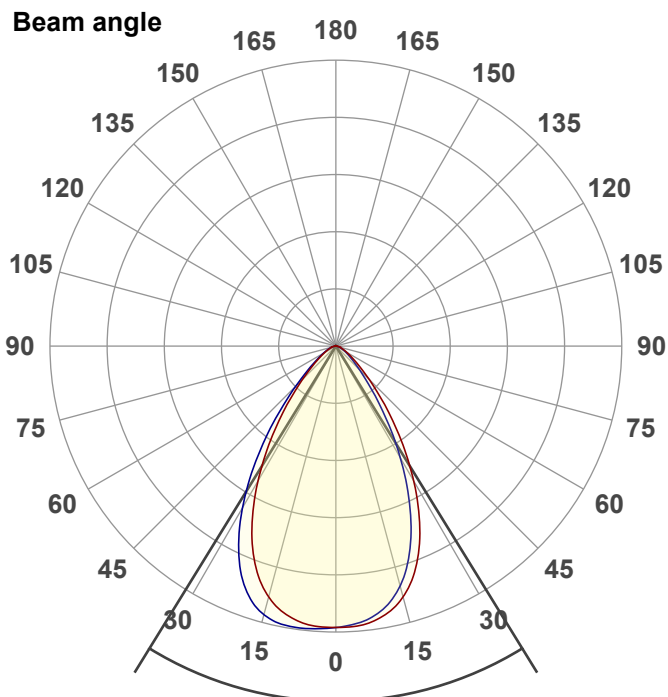

Light efficiency:

Light quality:

Color temperature:

Output: 1103 lm

Peak: 953 cd

Power: 9,9 W

PF: 1,0

Product name:

**LED-Spot 24V, 10W, Dim to Warm, CRI90**

Item number:

**E10115**

Description:

Spectra

Dominante Wellenlänge: 621 und 451

**TM-30: 92,0**

**CRI: 92,4 (R1-R8)**