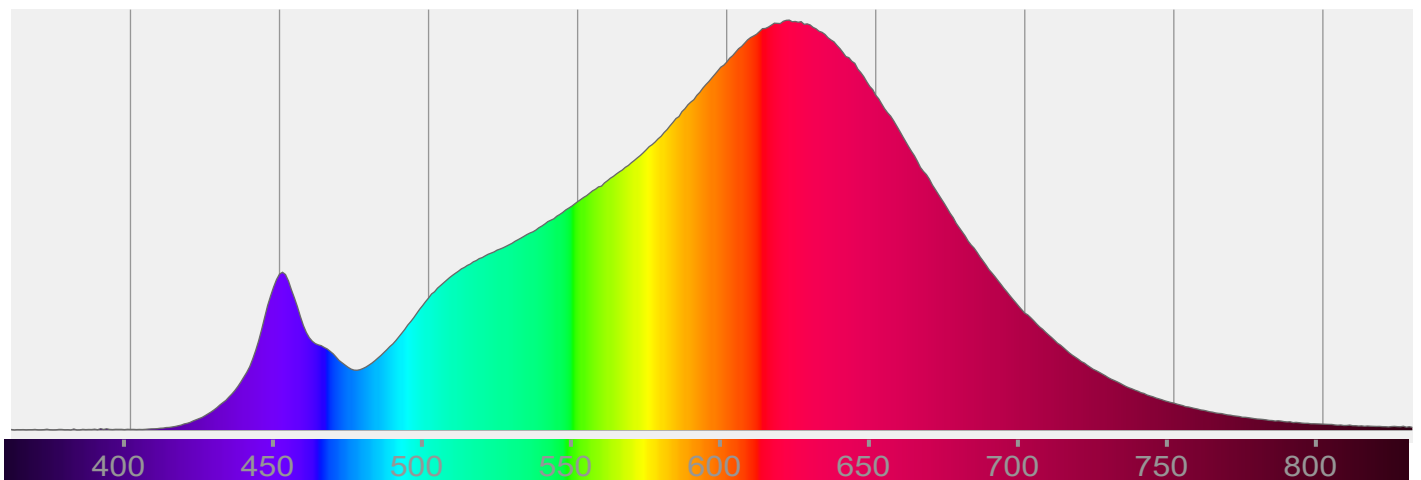

Light efficiency:

Light quality:

Color temperature:

Output: 1103 lm

Peak: 953 cd

Power: 9,9 W

PF: 1,0

Product name:

**LED-Spot 24V, 10W, Dim to Warm, CRI90**

Item number:

**E10115**

Description:

Spectra

Dominante Wellenlänge: 621 und 451

**TM-30: 92,0**

**CRI: 92,4 (R1-R8)**