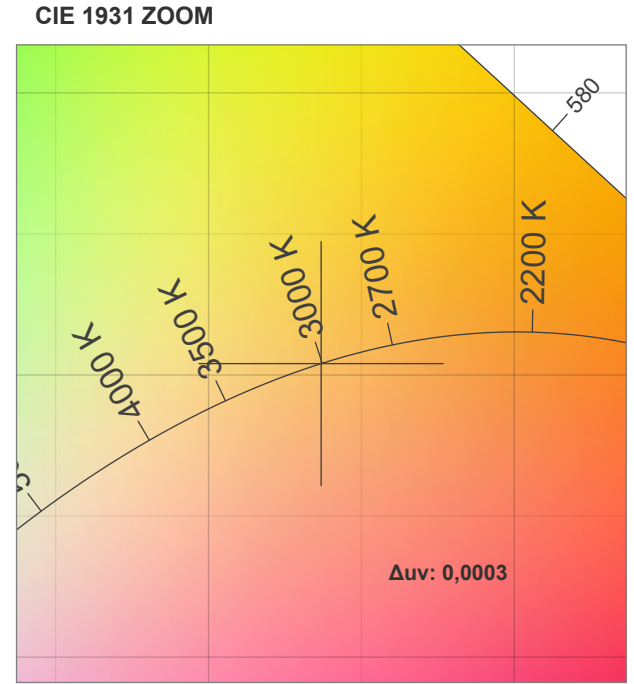

Light efficiency:

Light quality:

Color temperature:

Output: 1103 lm

Peak: 953 cd

Power: 9,9 W

PF: 1,0

Product name:

**LED-Spot 24V, 10W, Dim to Warm, CRI90**

Item number:

**E10115**

Description:

Spectra

Dominante Wellenlänge: 621 und 451

**TM-30: 92,0**

**CRI: 92,4 (R1-R8)**