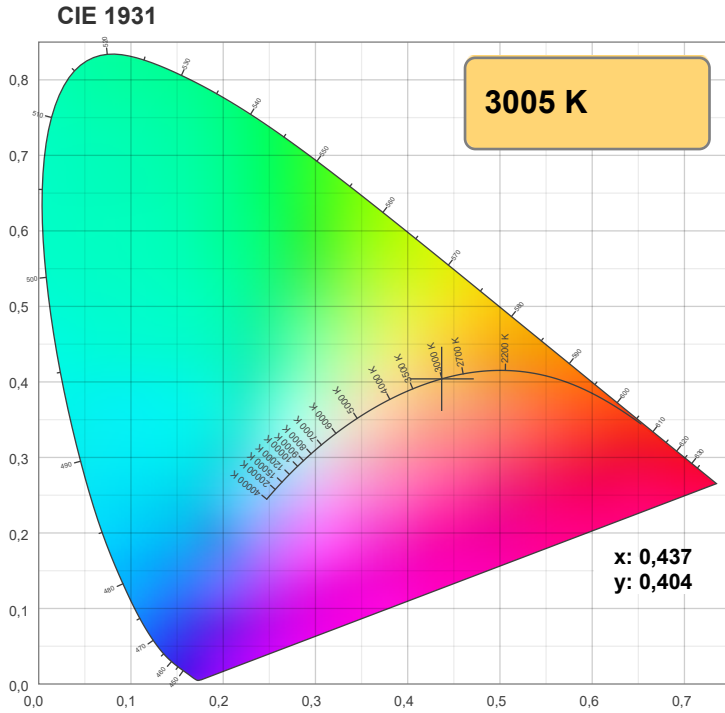

Light efficiency:

Light quality:

Color temperature:

Output: 1103 lm

Peak: 953 cd

Power: 9,9 W

PF: 1,0

Product name:

**LED-Spot 24V, 10W, Dim to Warm, CRI90**

Item number:

**E10115**

Description:

Spectra

Dominante Wellenlänge: 621 und 451

**TM-30: 92,0**

**CRI: 92,4 (R1-R8)**