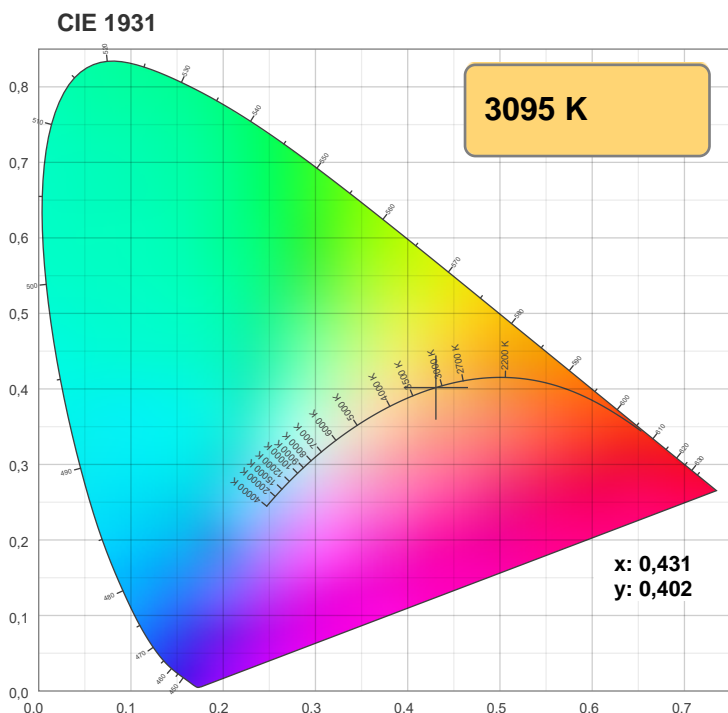

Light efficiency:

Light quality:

Color temperature:

Output: 811 lm  
Peak: 622 cd  
Power: 7,1 W  
PF: 1,0

Product name:  
**LED-Spot 24V, MR16, 7W, RGBW/3000K, CRI90**  
Item number:  
**E10133**  
Description:

Spectra **63,6°**

Dominante Wellenlänge: 627 und 453

**TM-30: 91,3**

**CRI: 93,1 (R1-R8)**