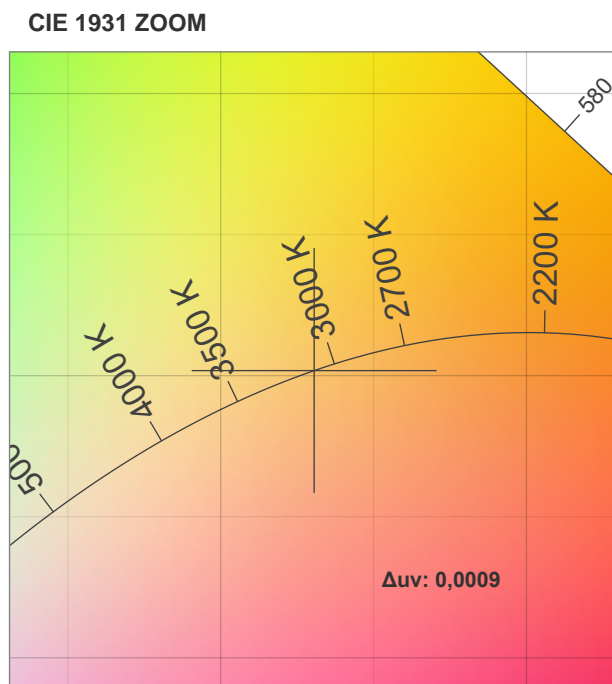

Light efficiency:

Light quality:

Color temperature:

Output: 811 lm  
Peak: 622 cd  
Power: 7,1 W  
PF: 1,0

Product name:  
**LED-Spot 24V, MR16, 7W, RGBW/3000K, CRI90**  
Item number:  
**E10133**  
Description:

Spectra **63,6°**

Dominante Wellenlänge: 627 und 453

**TM-30: 91,3**

**CRI: 93,1 (R1-R8)**