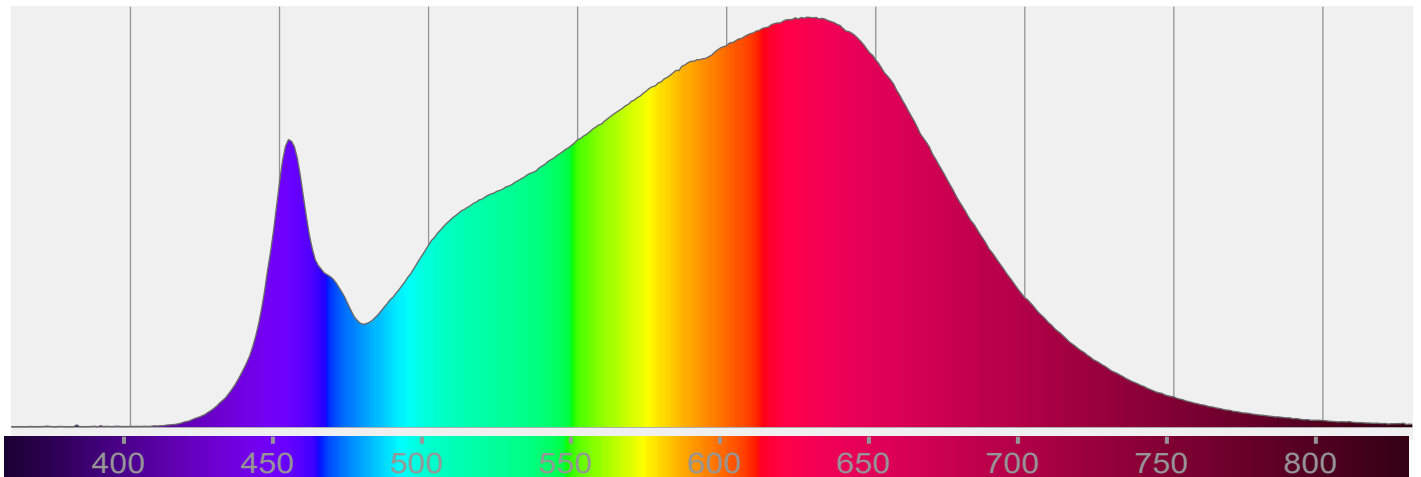

Light efficiency:

Light quality:

Color temperature:

Output: 811 lm  
Peak: 622 cd  
Power: 7,1 W  
PF: 1,0

Product name:  
**LED-Spot 24V, MR16, 7W, RGBW/3000K, CRI90**  
Item number:  
**E10133**  
Description:

Spectra **63,6°**

Dominante Wellenlänge: 627 und 453

**TM-30: 91,3**

**CRI: 93,1 (R1-R8)**