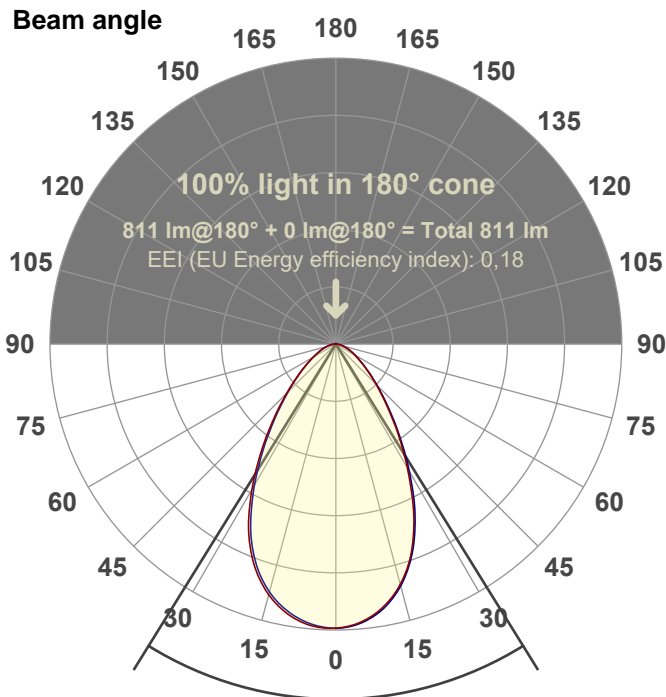

Light efficiency:

Light quality:

Color temperature:

Output: 811 lm  
Peak: 622 cd  
Power: 7,1 W  
PF: 1,0

Product name:  
**LED-Spot 24V, MR16, 7W, RGBW/3000K, CRI90**  
Item number:  
**E10133**  
Description:

Spectra **63,6°**

Dominante Wellenlänge: 627 und 453

**TM-30: 91,3**

**CRI: 93,1 (R1-R8)**