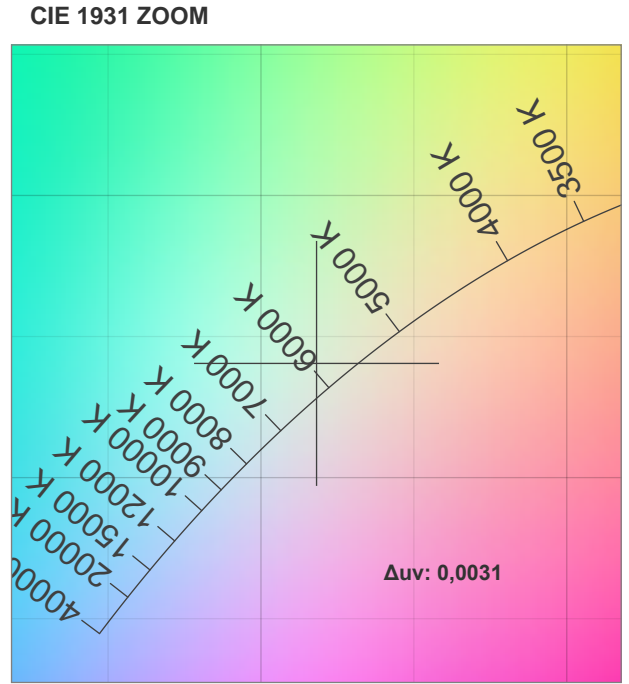

Light efficiency:

Light quality:

Color temperature:

Output: 1219 lm

Peak: 406 cd

Power: 14,4 W

PF: 1,0

Product name:

Flex Stripe 24V, 14.4W, 6000K, CRI90, 60LED, IP20, 10mm

Item number:

E10008

Date and time:

26.05.2020 13:55:36

Description:

Spectra

Dominante Wellenlänge: 453 und 513