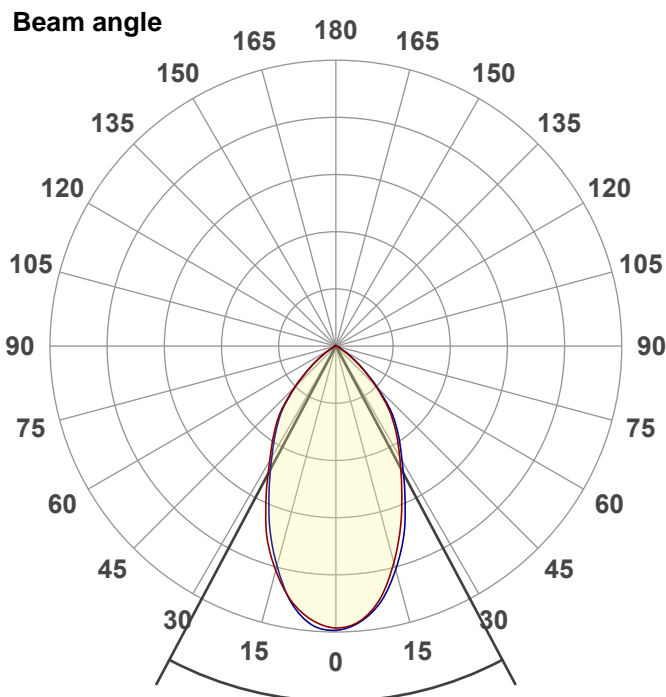

Light efficiency:

Light quality:

Color temperature:

Output: 1000 lm

Peak: 963 cd

Power: 8,1 W

PF: 1,0

Product name:

LED Ceiling Spot 24V, 8W, 2200K_5700K, CRI90 kw

Item number:

E10069

Date:

23.08.2022

Description:

Emilum-LED Ceiling (Aufbau) Spot Tuneable White 2200K - 5700K