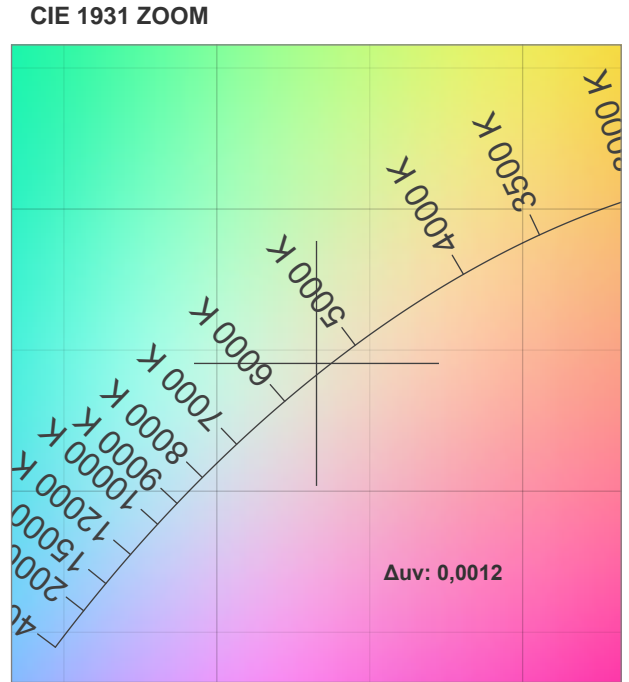

Light efficiency:

Light quality:

Color temperature:

Output: 759 lm

Peak: 605 cd

Power: 8,1 W

PF: 1,0

Product name:

Dominante Wellenlänge: 628 und 454

TM-30: 93,1

CRI: 93,4 (R1-R8)

Light efficiency:

Light quality:

Color temperature:

Output: 1000 lm

Peak: 963 cd

Power: 8,1 W

PF: 1,0

Product name:

LED Ceiling Spot 24V, 8W, 2200K_5700K, CRI90 kw

Item number:

E10069

Date:

23.08.2022

Description:

Emilum-LED Ceiling (Aufbau) Spot Tuneable White 2200K - 5700K

Spectra

Dominante Wellenlänge: 456 und 558

TM-30: 88,7

CRI: 93,2 (R1-R8)