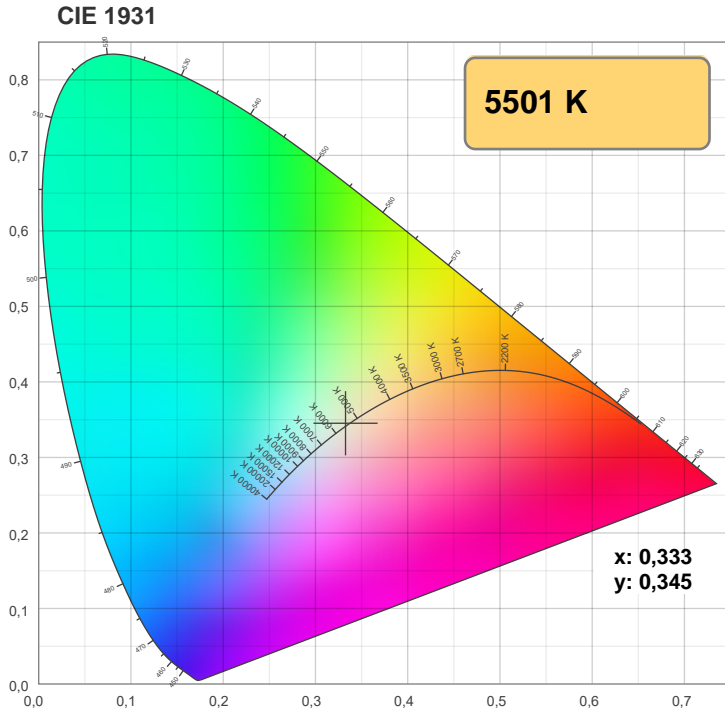

Light efficiency:

Light quality:

Color temperature:

Output: 759 lm

Peak: 605 cd

Power: 8,1 W

PF: 1,0

Product name:

Dominante Wellenlänge: 628 und 454

TM-30: 93,1

CRI: 93,4 (R1-R8)

Light efficiency:

Light quality:

Color temperature:

Output: 1000 lm

Peak: 963 cd

Power: 8,1 W

PF: 1,0

Product name:

LED Ceiling Spot 24V, 8W, 2200K_5700K, CRI90 kw

Item number:

E10069

Date:

23.08.2022

Description:

Emilum-LED Ceiling (Aufbau) Spot Tuneable White 2200K - 5700K

Spectra

Dominante Wellenlänge: 456 und 558

TM-30: 88,7

CRI: 93,2 (R1-R8)