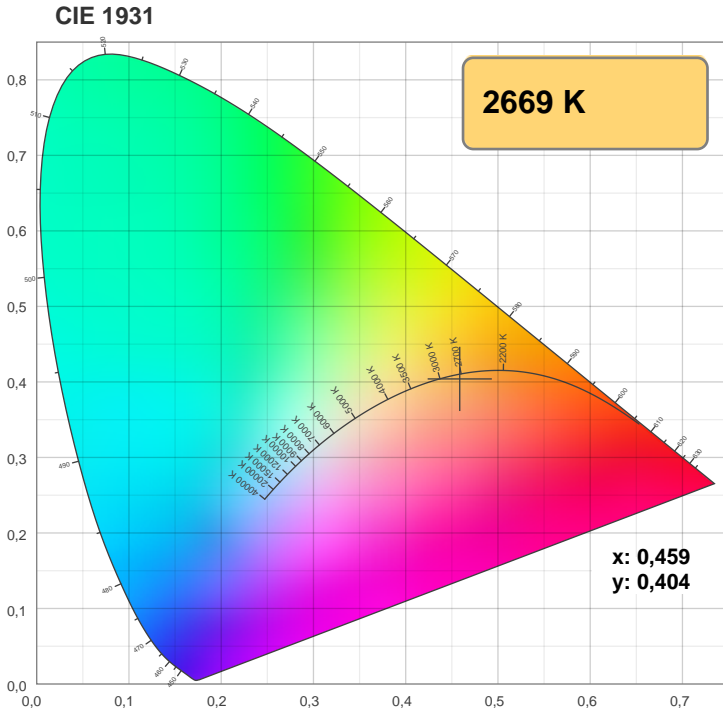

Light efficiency:

Light quality:

Color temperature:

Output: 401 lm

Peak: 138 cd

Power: 5,4 W

PF: 1,0

Product name:

Flex Stripe 24V, 19.2W, RGBW_2700K, CRI90, 60LED, IP20, 12mm,#1

Item number:

E10010

Date and time:

26.05.2020 14:32:02

Description:

Spectra

Dominante Wellenlänge: 625 und 449

TM-30: 91,6

CRI: 93,6 (R1-R8)

Light efficiency:

30 Lumen/Watt

Light quality:

CRI: 0,0

Color temperature:

0 K

26.05.2020 14:35:26

Description:

Spectra

120,8°

Dominante Wellenlänge: 629 und n/a

Light efficiency:

Light quality:

Color temperature: