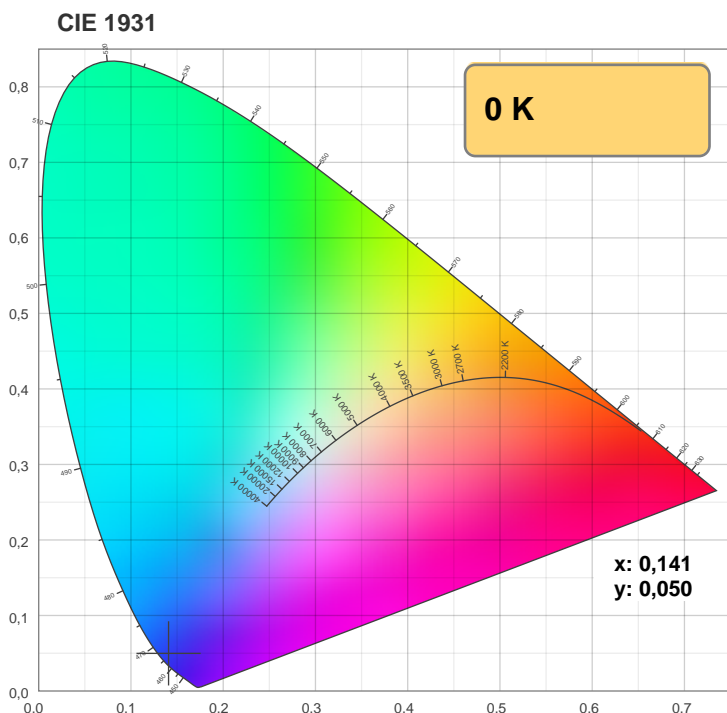

26.05.2020 14:35:26

Description:

Spectra

120,8°

Dominante Wellenlänge: 629 und n/a

Light efficiency:

Light quality:

Color temperature:

Date and time:

26.05.2020 14:38:53

Description:

Spectra

Dominante Wellenlänge: 517 und n/a

Light efficiency:

Light quality:

Color temperature:

Output: 82,5 lm

Peak: 26,1 cd

Power: 5,1 W

PF: 1,0

Product name:

Flex Stripe 24V, 19.2W, RGBW_2700K, CRI90, 60LED, IP20, 12mm,#4

Item number:

E10010

Date and time:

26.05.2020 14:40:52

Description:

Spectra

Dominante Wellenlänge: 461 und n/a

TM-30: 0,0

CRI: 0,0 (R1-R8)

0	0	0	0	0	0	0	0	0	0	0	0	0	0	0	0
C1	C2	C3	C4	C5	C6	C7	C8	C9	C10	C11	C12	C13	C14	C15	C16