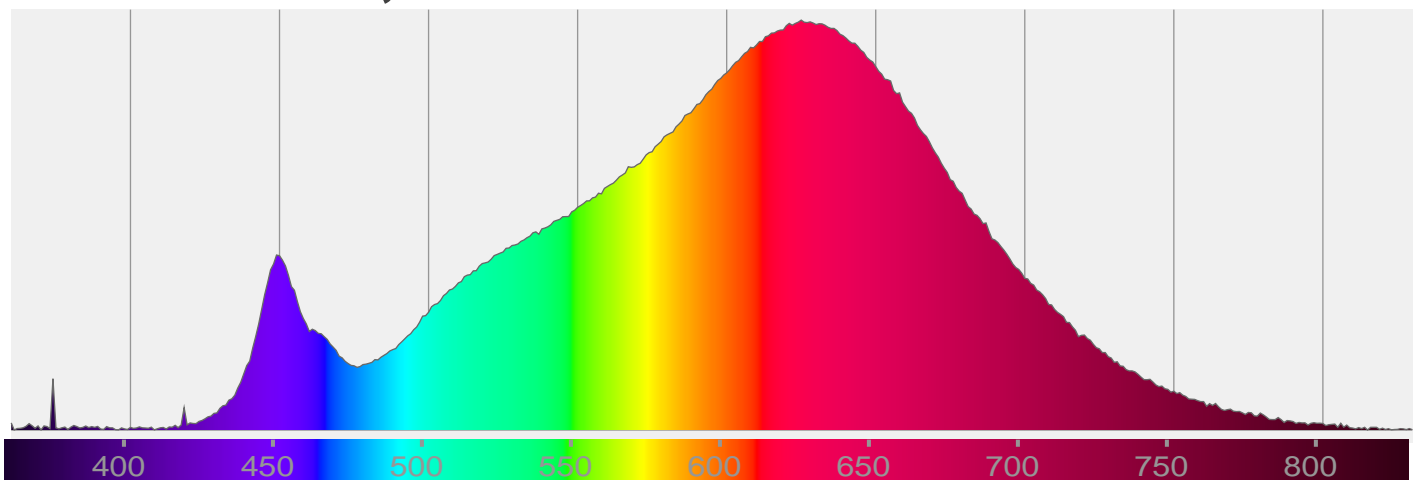

Light efficiency:

Light quality:

Color temperature:

Output: 401 lm

Peak: 138 cd

Power: 5,4 W

PF: 1,0

Product name:

Flex Stripe 24V, 19.2W, RGBW_2700K, CRI90, 60LED, IP20, 12mm,#1

Item number:

E10010

Date and time:

26.05.2020 14:32:02

Description:

Spectra

Dominante Wellenlänge: 625 und 449

26.05.2020 14:35:26

Description:

Spectra

120,8°

Dominante Wellenlänge: 629 und n/a

Light efficiency:

Light quality:

Color temperature:

Date and time:

26.05.2020 14:38:53

Description:

Spectra

Dominante Wellenlänge: 517 und n/a

Light efficiency:

Light quality:

Color temperature: