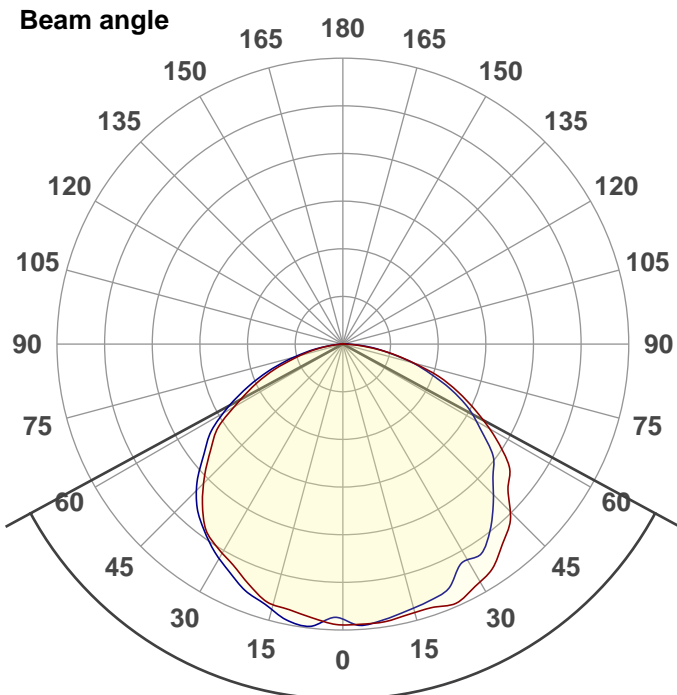

26.05.2020 14:35:26

Description:

Spectra

120,8°

Dominante Wellenlänge: 629 und n/a

Light efficiency:

Light quality:

Color temperature:

Date and time:

26.05.2020 14:38:53

Description:

Spectra

Dominante Wellenlänge: 517 und n/a

Light efficiency:

Light quality:

Color temperature:

Output: 82,5 lm

Peak: 26,1 cd

Power: 5,1 W

PF: 1,0

Product name:

Flex Stripe 24V, 19.2W, RGBW_2700K, CRI90, 60LED, IP20, 12mm,#4

Item number:

E10010

Date and time:

26.05.2020 14:40:52

Description:

Spectra

Dominante Wellenlänge: 461 und n/a

TM-30: 0,0

CRI: 0,0 (R1-R8)

0	0	0	0	0	0	0	0	0	0	0	0	0	0	0	0
C1	C2	C3	C4	C5	C6	C7	C8	C9	C10	C11	C12	C13	C14	C15	C16