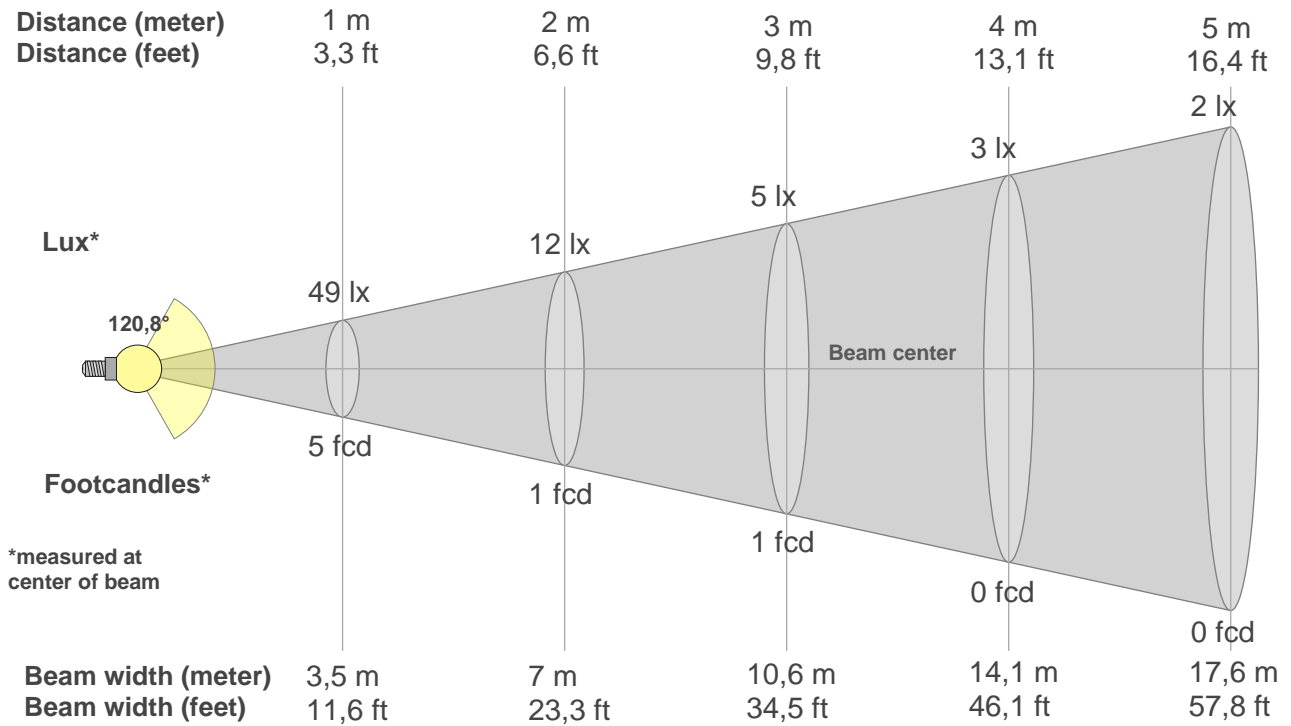

Light efficiency:

Light quality:

Color temperature:

Output: 401 lm

Peak: 138 cd

Power: 5,4 W

PF: 1,0

Product name:

CIE 1931: x: 0,692 y: 0,305

Output: 153 lm
Peak: 49,4 cd
Power: 5,1 W
PF: 1,0

Beam angle

Product name:

Flex Stripe 24V, 19.2W, RGBW_2700K, CRI90, 60LED, IP20, 12mm,#2

Item number:

E10010

Date and time:

26.05.2020 14:35:26

Description:

Spectra

120,8°

Dominante Wellenlänge: 629 und n/a

Light efficiency:

Light quality:

Color temperature:

Output: 393 lm

Peak: 113 cd

Power: 4,8 W

PF: 1,0

Product name:

Flex Stripe 24V, 19.2W, RGBW_2700K, CRI90, 60LED, IP20, 12mm,#3

Item number:

E10010