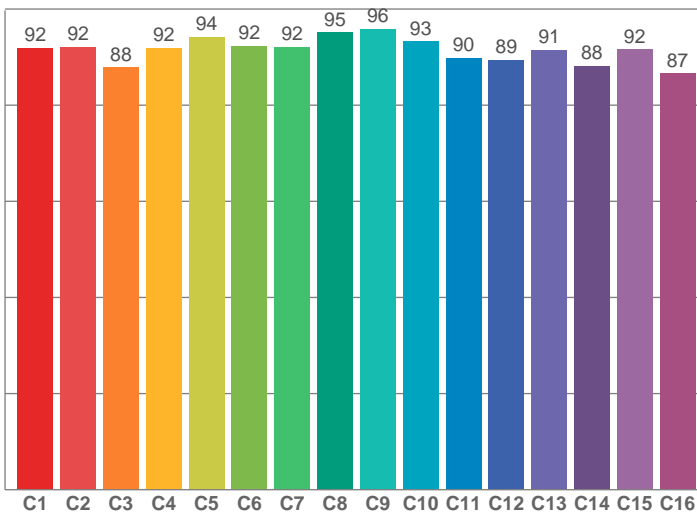

Light efficiency:

Light quality:

Color temperature:

Output: 401 lm

Peak: 138 cd

Power: 5,4 W

PF: 1,0

Product name:

Flex Stripe 24V, 19.2W, RGBW_2700K, CRI90, 60LED, IP20, 12mm,#1

Item number:

E10010

Date and time:

26.05.2020 14:32:02

Description:

Spectra

Dominante Wellenlänge: 625 und 449

TM-30: 91,6

CRI: 93,6 (R1-R8)

Light efficiency:

30 Lumen/Watt

Light quality:

CRI: 0,0

Color temperature:

0 K

26.05.2020 14:35:26

Description:

Spectra

120,8°

Dominante Wellenlänge: 629 und n/a

Light efficiency:

Light quality:

Color temperature: