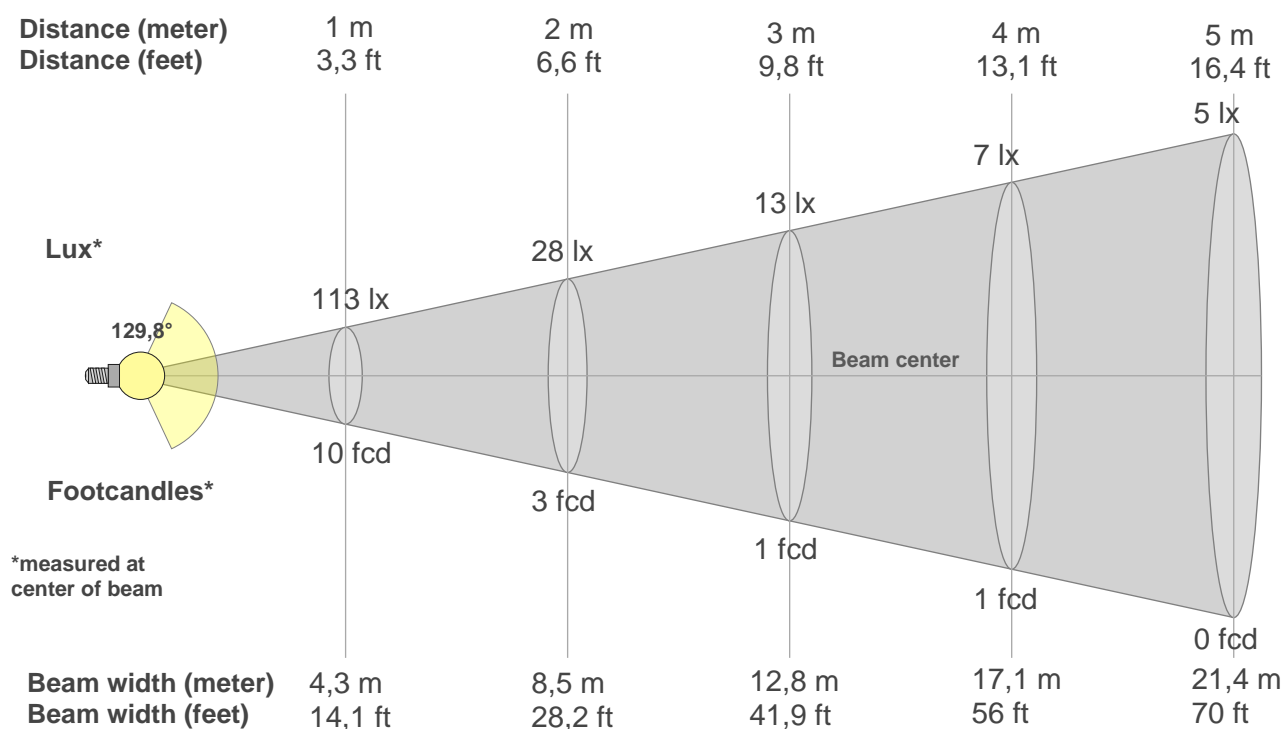

CIE 1931: x: 0,692 y: 0,305

Output: 153 lm
Peak: 49,4 cd
Power: 5,1 W
PF: 1,0

Beam angle

Product name:

Flex Stripe 24V, 19.2W, RGBW_2700K, CRI90, 60LED, IP20, 12mm,#2

Item number:

E10010

Date and time:

26.05.2020 14:35:26

Description:

Spectra

120,8°

Dominante Wellenlänge: 629 und n/a

Light efficiency:

Light quality:

Color temperature:

Date and time:

26.05.2020 14:38:53

Description:

Spectra

Dominante Wellenlänge: 517 und n/a

Light efficiency:

Light quality:

Color temperature:

Output: 82,5 lm

Peak: 26,1 cd

Power: 5,1 W

PF: 1,0

Product name:

Flex Stripe 24V, 19.2W, RGBW_2700K, CRI90, 60LED, IP20, 12mm,#4

Item number:

E10010