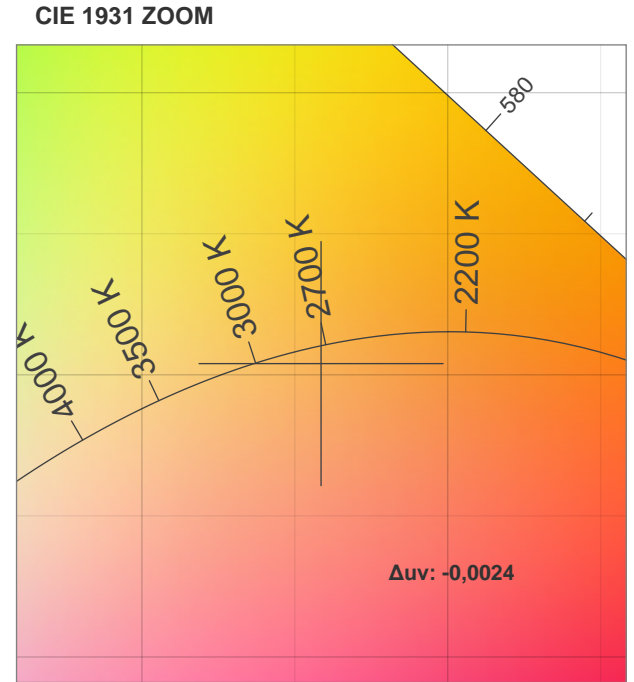

Light efficiency:

Light quality:

Color temperature:

Output: 401 lm

Peak: 138 cd

Power: 5,4 W

PF: 1,0

Product name:

Flex Stripe 24V, 19.2W, RGBW_2700K, CRI90, 60LED, IP20, 12mm,#1

Item number:

E10010

Date and time:

26.05.2020 14:32:02

Description:

Spectra

Dominante Wellenlänge: 625 und 449

TM-30: 91,6

CRI: 93,6 (R1-R8)

Light efficiency:

30 Lumen/Watt

Light quality:

CRI: 0,0

Color temperature:

0 K

26.05.2020 14:35:26

Description:

Spectra

120,8°

Dominante Wellenlänge: 629 und n/a

Light efficiency:

Light quality:

Color temperature: