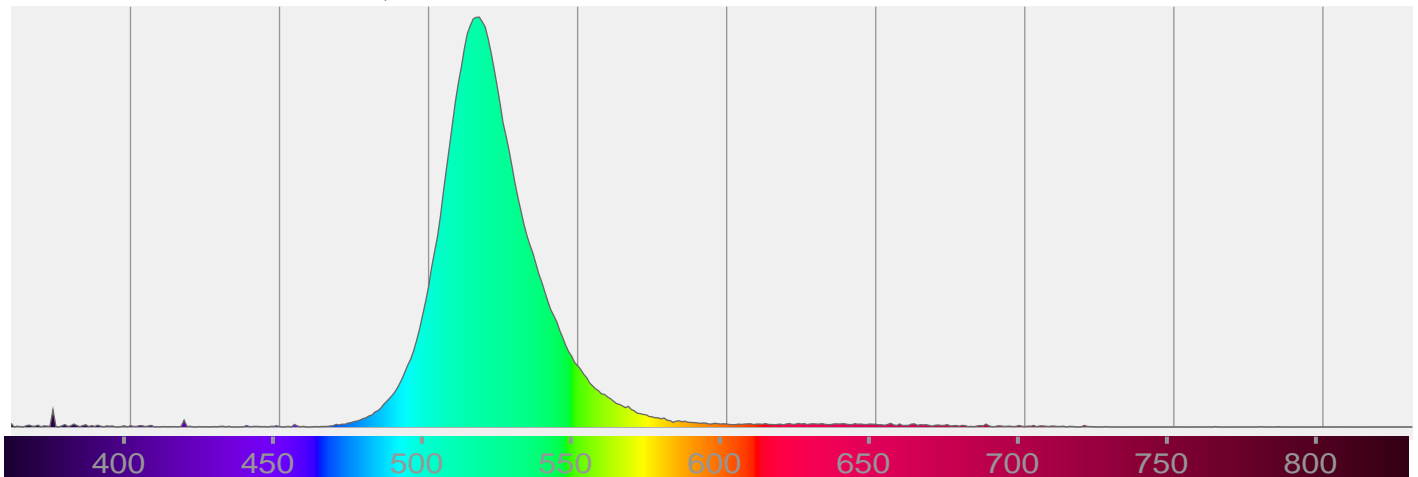

Light efficiency:

Light quality:

Color temperature:

Output: 401 lm

Peak: 138 cd

Power: 5,4 W

PF: 1,0

Product name:

26.05.2020 14:35:26

Description:

Spectra

120,8°

Dominante Wellenlänge: 629 und n/a

Light efficiency:

Light quality:

Color temperature:

Output: 393 lm

Peak: 113 cd

Power: 4,8 W

PF: 1,0

Product name:

Flex Stripe 24V, 19.2W, RGBW_2700K, CRI90, 60LED, IP20, 12mm,#3

Item number:

E10010

Date and time:

26.05.2020 14:38:53

Description:

Spectra

Dominante Wellenlänge: 517 und n/a

Light efficiency:

Light quality:

Color temperature: