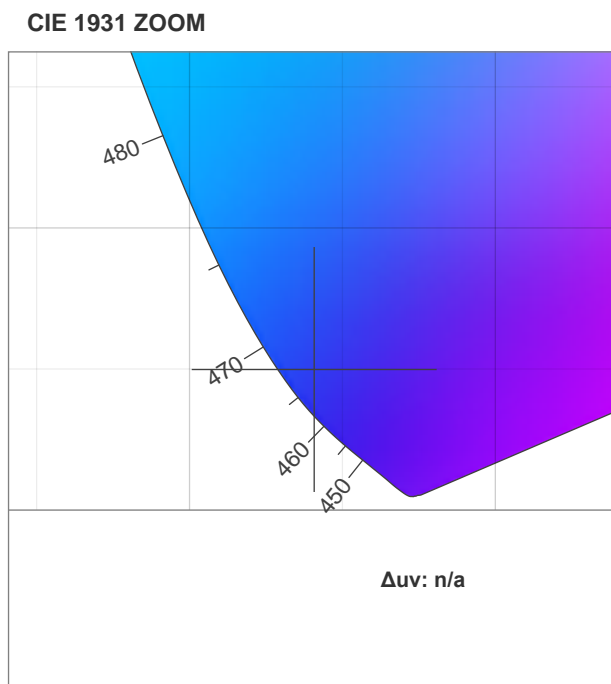

26.05.2020 14:35:26

Description:

Spectra

120,8°

Dominante Wellenlänge: 629 und n/a

Light efficiency:

Light quality:

Color temperature:

Date and time:

26.05.2020 14:38:53

Description:

Spectra

Dominante Wellenlänge: 517 und n/a

Light efficiency:

Light quality:

Color temperature:

Output: 82,5 lm

Peak: 26,1 cd

Power: 5,1 W

PF: 1,0

Product name:

Flex Stripe 24V, 19.2W, RGBW_2700K, CRI90, 60LED, IP20, 12mm,#4

Item number:

E10010

Date and time:

26.05.2020 14:40:52

Description:

Spectra

Dominante Wellenlänge: 461 und n/a

TM-30: 0,0

CRI: 0,0 (R1-R8)

0	0	0	0	0	0	0	0	0	0	0	0	0	0	0	0
C1	C2	C3	C4	C5	C6	C7	C8	C9	C10	C11	C12	C13	C14	C15	C16