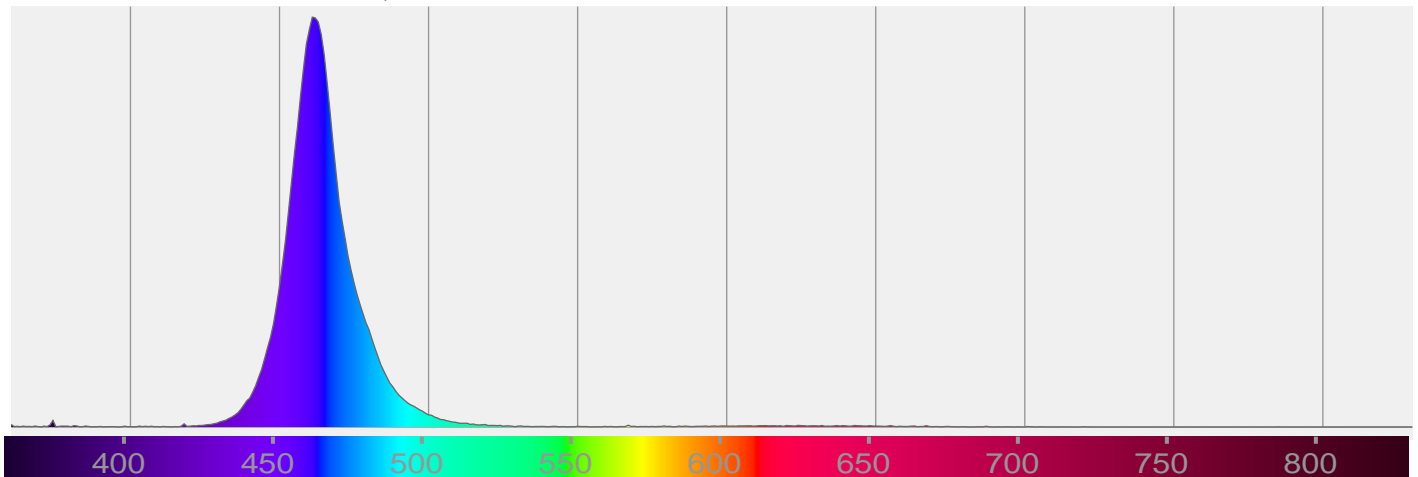

26.05.2020 14:35:26

Description:

Spectra

120,8°

Dominante Wellenlänge: 629 und n/a

Light efficiency:

Light quality:

Color temperature:

Date and time:

26.05.2020 14:38:53

Description:

Spectra

Dominante Wellenlänge: 517 und n/a

Light efficiency:

Light quality:

Color temperature:

Output: 82,5 lm

Peak: 26,1 cd

Power: 5,1 W

PF: 1,0

Product name:

Flex Stripe 24V, 19.2W, RGBW_2700K, CRI90, 60LED, IP20, 12mm,#4

Item number:

E10010

Date and time:

26.05.2020 14:40:52

Description:

Spectra

Dominante Wellenlänge: 461 und n/a

TM-30: 0,0

CRI: 0,0 (R1-R8)

0	0	0	0	0	0	0	0	0	0	0	0	0	0	0	0
C1	C2	C3	C4	C5	C6	C7	C8	C9	C10	C11	C12	C13	C14	C15	C16