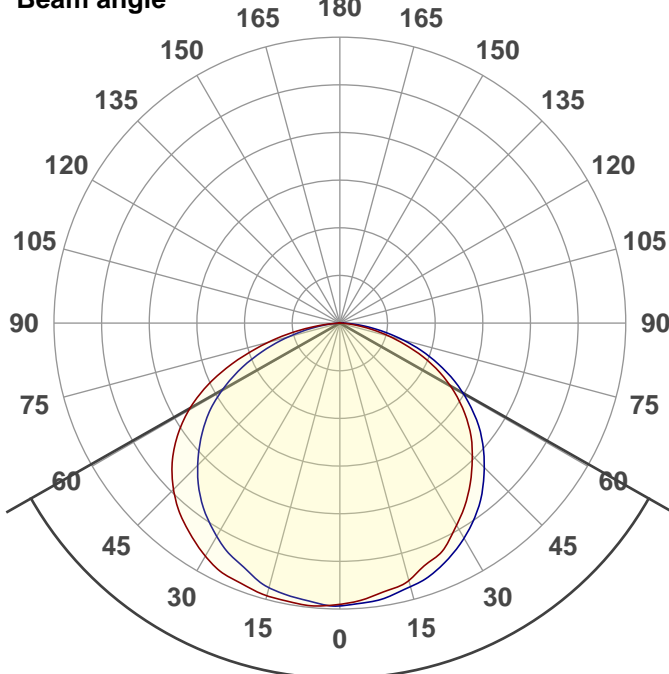

Light efficiency:

Light quality:

Color temperature:

Output: 401 lm

Peak: 138 cd

Power: 5,4 W

PF: 1,0

Product name:

TM-30: 91,6

CRI: 93,6 (R1-R8)

Light efficiency:

30 Lumen/Watt

Light quality:

CRI: 0,0

Color temperature:

0 K

CIE 1931: x: 0,692 y: 0,305

Output: 153 lm
Peak: 49,4 cd
Power: 5,1 W
PF: 1,0

Beam angle

Product name:

Flex Stripe 24V, 19.2W, RGBW_2700K, CRI90, 60LED, IP20, 12mm,#2

Item number:

E10010

Date and time:

26.05.2020 14:35:26

Description:

Spectra

120,8°

Dominante Wellenlänge: 629 und n/a

Light efficiency:

Light quality:

Color temperature: