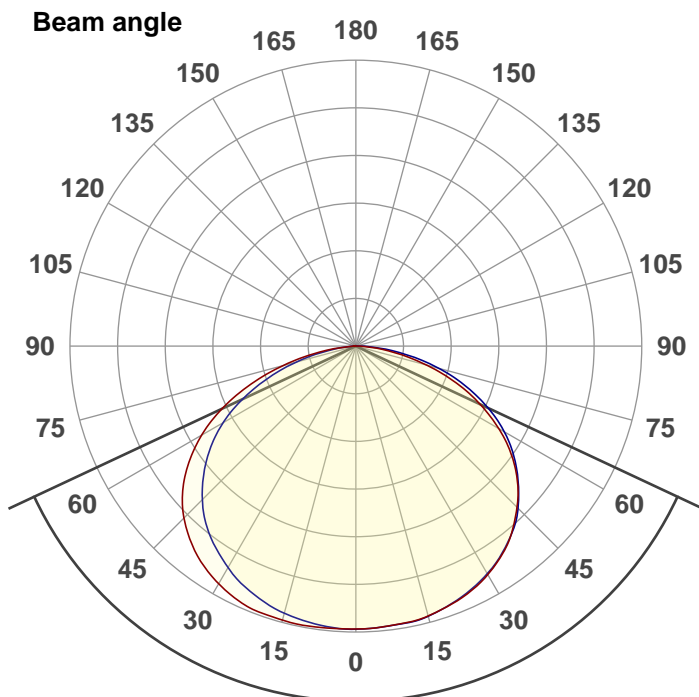

CIE 1931: x: 0,692 y: 0,305

Output: 153 lm
Peak: 49,4 cd
Power: 5,1 W
PF: 1,0

Beam angle

Product name:

Flex Stripe 24V, 19.2W, RGBW_2700K, CRI90, 60LED, IP20, 12mm,#2

Item number:

E10010

Date and time:

26.05.2020 14:35:26

Description:

Spectra

120,8°

Dominante Wellenlänge: 629 und n/a

Light efficiency:

Light quality:

Color temperature:

Output: 393 lm

Peak: 113 cd

Power: 4,8 W

PF: 1,0

Product name:

Flex Stripe 24V, 19.2W, RGBW_2700K, CRI90, 60LED, IP20, 12mm,#3

Item number:

E10010

Date and time:

26.05.2020 14:38:53

Description:

Spectra

Dominante Wellenlänge: 517 und n/a

Light efficiency:

Light quality:

Color temperature: