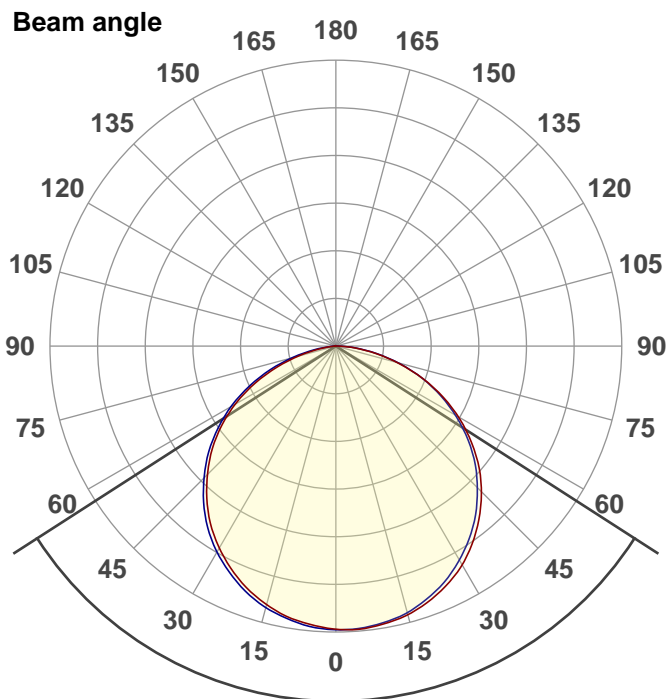

Light efficiency:

Light quality:

Color temperature:

Output: 401 lm

Peak: 138 cd

Power: 5,4 W

PF: 1,0

Product name:

Flex Stripe 24V, 19.2W, RGBW_2700K, CRI90, 60LED, IP20, 12mm,#1

Item number:

E10010

Date and time:

26.05.2020 14:32:02

Description:

Spectra

Dominante Wellenlänge: 625 und 449

CIE 1931: x: 0,692 y: 0,305

Output: 153 lm
Peak: 49,4 cd
Power: 5,1 W
PF: 1,0

Beam angle

Product name:

Flex Stripe 24V, 19.2W, RGBW_2700K, CRI90, 60LED, IP20, 12mm,#2

Item number:

E10010

Date and time:

26.05.2020 14:35:26

Description:

Spectra

120,8°

Dominante Wellenlänge: 629 und n/a

Light efficiency:

Light quality:

Color temperature: