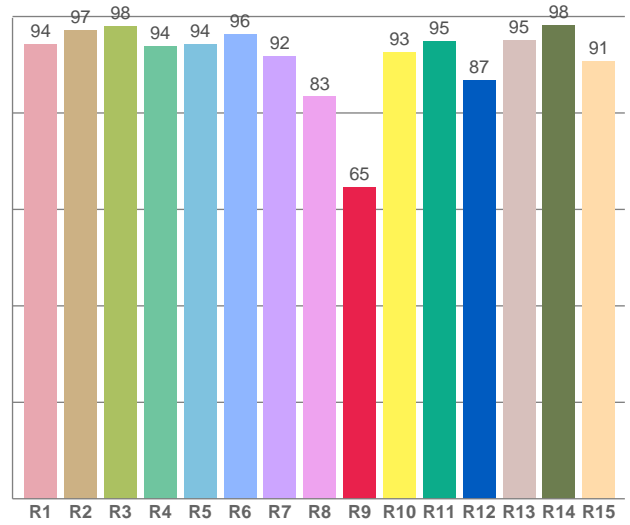

Light efficiency:

Light quality:

Color temperature:

Output: 401 lm

Peak: 138 cd

Power: 5,4 W

PF: 1,0

Product name:

Flex Stripe 24V, 19.2W, RGBW_2700K, CRI90, 60LED, IP20, 12mm,#1

Item number:

E10010

Date and time:

26.05.2020 14:32:02

Description:

Spectra

Dominante Wellenlänge: 625 und 449

TM-30: 91,6

CRI: 93,6 (R1-R8)

Light efficiency:

30 Lumen/Watt

Light quality:

CRI: 0,0

Color temperature:

0 K

26.05.2020 14:35:26

Description:

Spectra

120,8°

Dominante Wellenlänge: 629 und n/a

Light efficiency:

Light quality:

Color temperature: