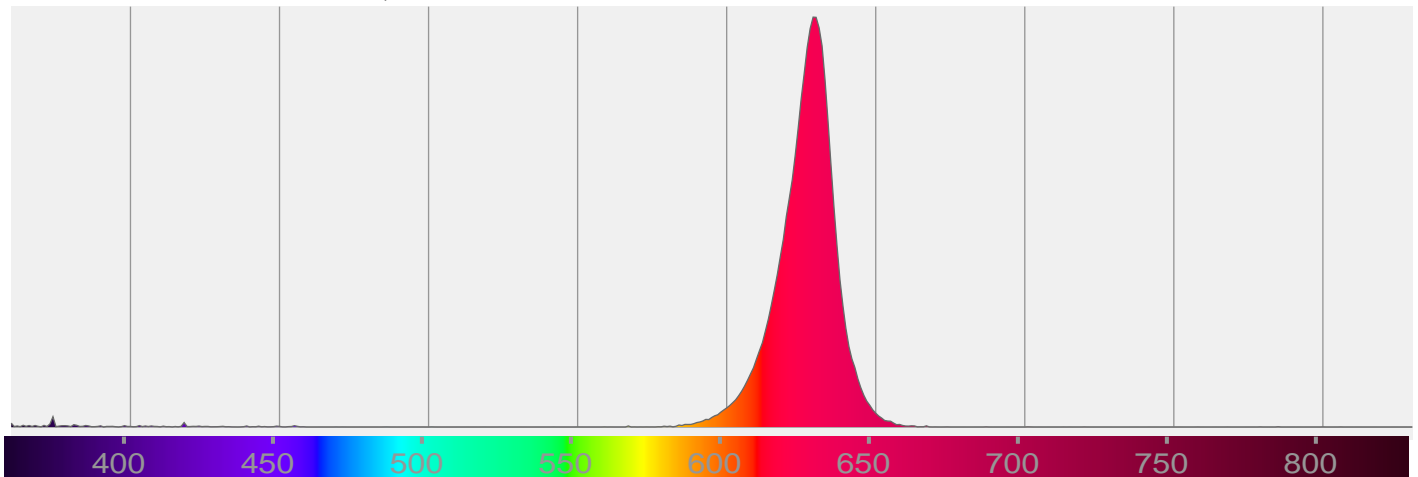

Light efficiency:

Light quality:

Color temperature:

Output: 401 lm

Peak: 138 cd

Power: 5,4 W

PF: 1,0

Product name:

CIE 1931: x: 0,692 y: 0,305

Output: 153 lm
Peak: 49,4 cd
Power: 5,1 W
PF: 1,0

Beam angle

Product name:

Flex Stripe 24V, 19.2W, RGBW_2700K, CRI90, 60LED, IP20, 12mm,#2

Item number:

E10010

Date and time:

26.05.2020 14:35:26

Description:

Spectra

120,8°

Dominante Wellenlänge: 629 und n/a

Light efficiency:

Light quality:

Color temperature:

Date and time:

26.05.2020 14:38:53

Description:

Spectra

Dominante Wellenlänge: 517 und n/a

Light efficiency:

Light quality:

Color temperature: