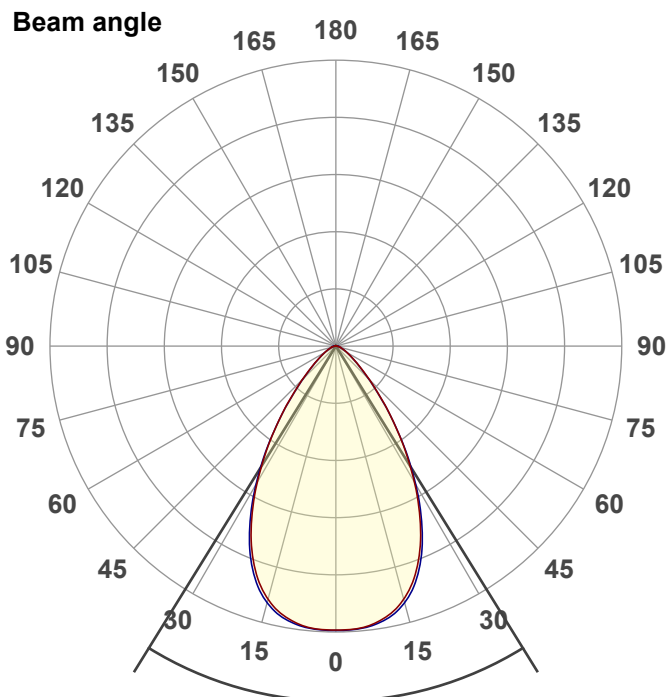

Light efficiency:

Light quality:

Color temperature:

Output: 1126 lm

Peak: 965 cd

Power: 9,9 W

PF: 1,0

Product name:

LED-Spot 24V, 10W, RGBW-3000K, CRI90

Item number:

E10113

Description:

Spectra

Dominante Wellenlänge: 621 und 451

**TM-30: 92,0**

**CRI: 92,4 (R1-R8)**