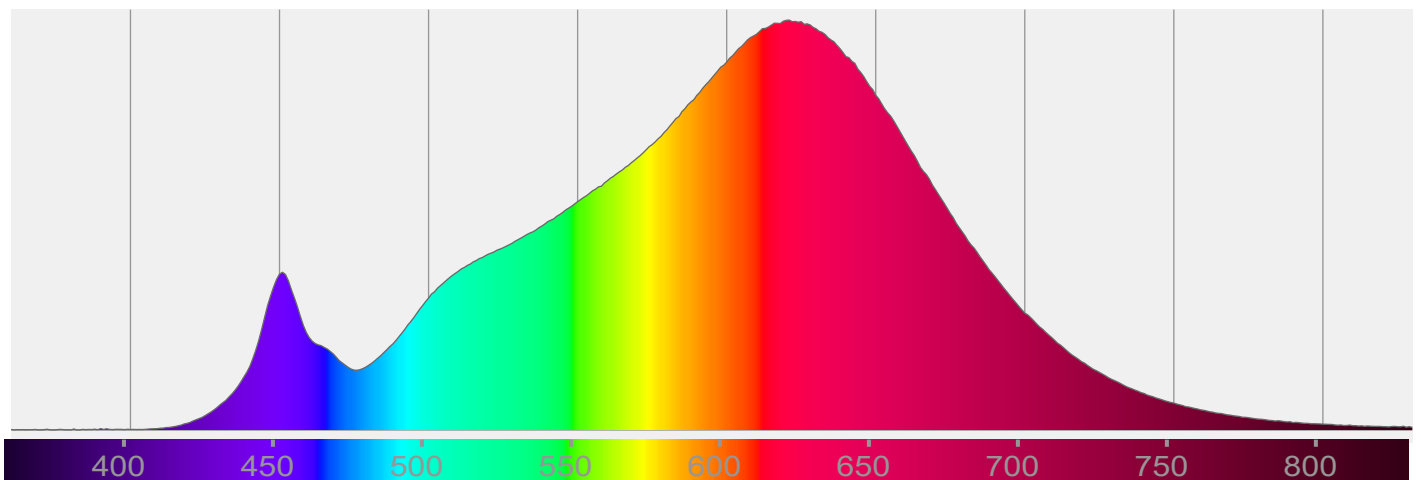

Light efficiency:

Light quality:

Color temperature:

Output: 1126 lm

Peak: 965 cd

Power: 9,9 W

PF: 1,0

Product name:

LED-Spot 24V, 10W, RGBW-3000K, CRI90

Item number:

E10113

Description:

Spectra

Dominante Wellenlänge: 621 und 451

**TM-30: 92,0**

**CRI: 92,4 (R1-R8)**