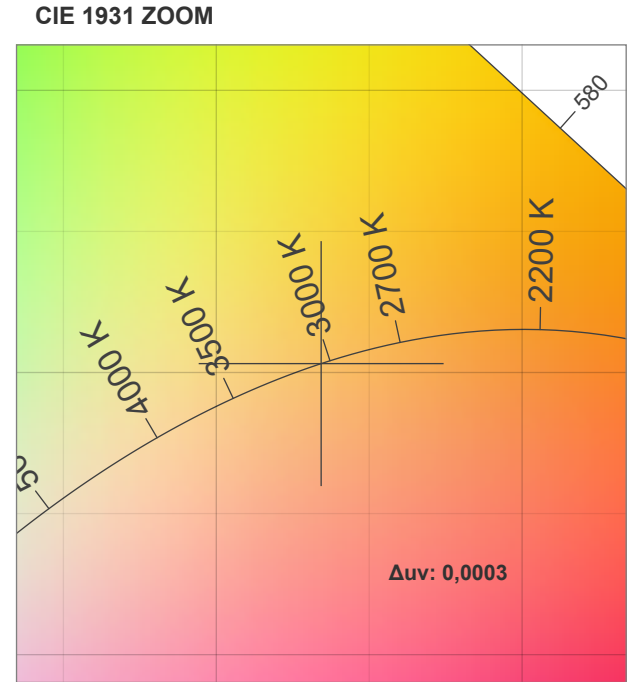

Light efficiency:

Light quality:

Color temperature:

Output: 1126 lm

Peak: 965 cd

Power: 9,9 W

PF: 1,0

Product name:

LED-Spot 24V, 10W, RGBW-3000K, CRI90

Item number:

E10113

Description:

Spectra

Dominante Wellenlänge: 621 und 451

**TM-30: 92,0**

**CRI: 92,4 (R1-R8)**