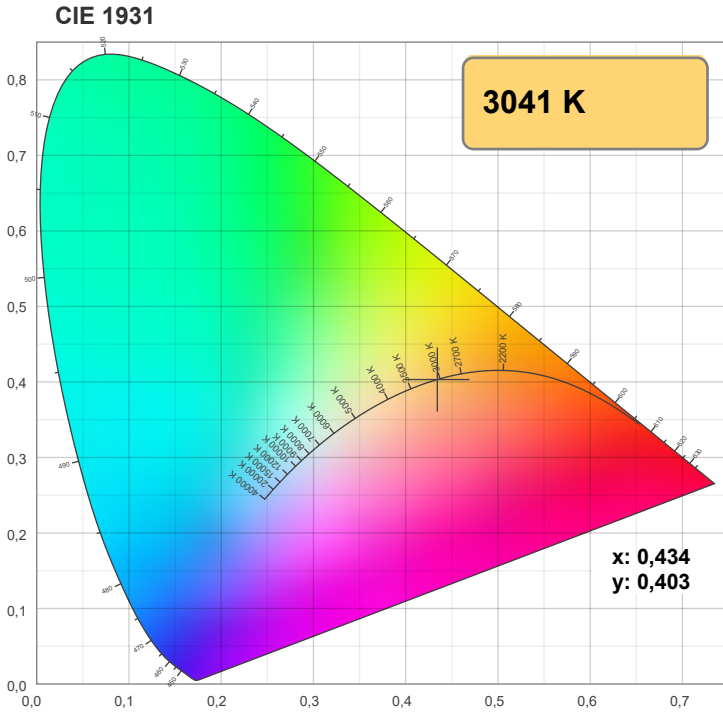

Light efficiency:

Light quality:

Color temperature:

Output: 1126 lm

Peak: 965 cd

Power: 9,9 W

PF: 1,0

Product name:

LED-Spot 24V, 10W, RGBW-3000K, CRI90

Item number:

E10113

Description:

Spectra

Dominante Wellenlänge: 621 und 451

**TM-30: 92,0**

**CRI: 92,4 (R1-R8)**