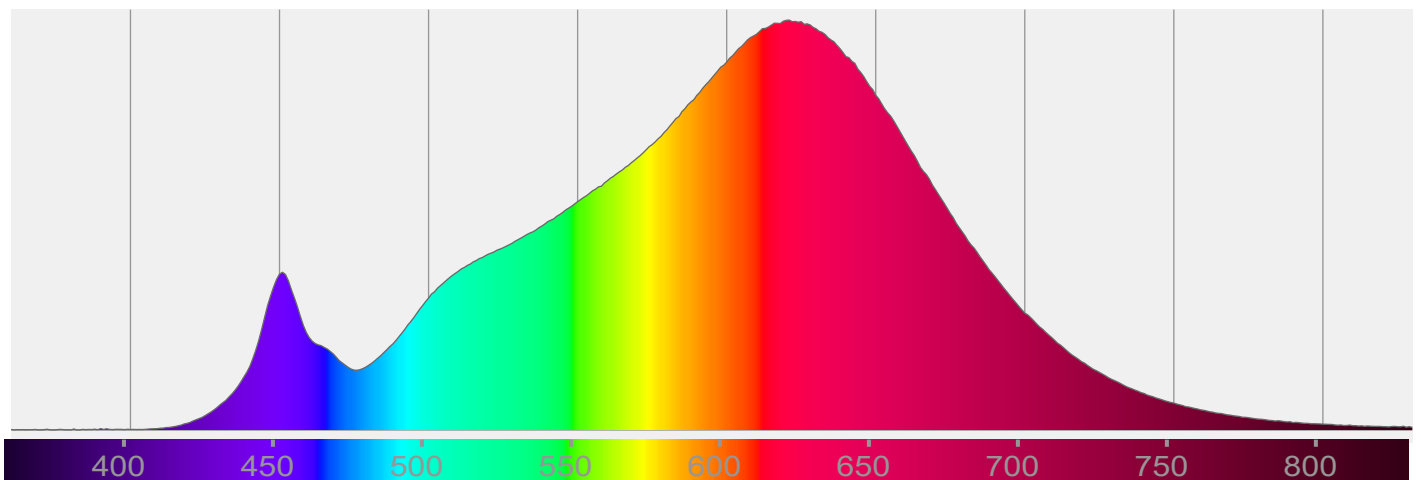

Light efficiency:

Light quality:

Color temperature:

Output: 1126 lm

Peak: 965 cd

Power: 9,9 W

PF: 1,0

Product name:

LED-Spot 24V, 10W, 3000K, CRI90

Item number:

E10111

Description:

Spectra

Dominante Wellenlänge: 621 und 451

TM-30: 92,0

CRI: 92,4 (R1-R8)