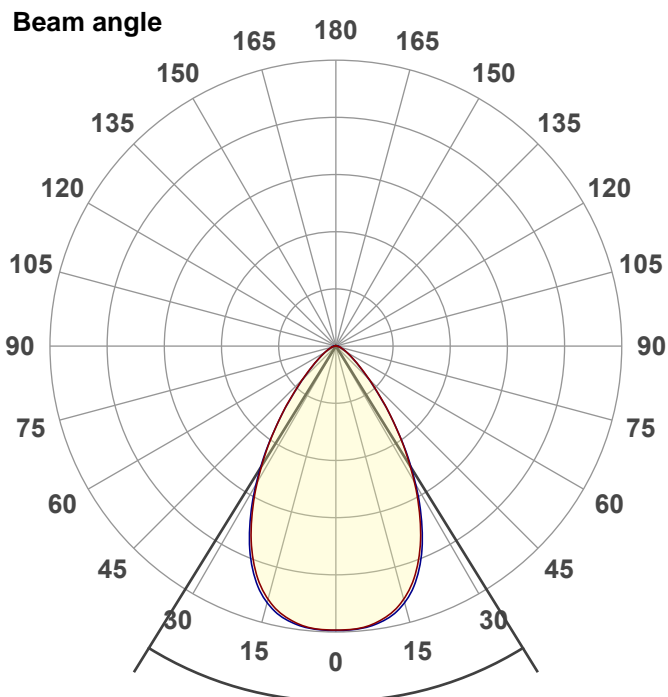

Light efficiency:

Light quality:

Color temperature:

Output: 1126 lm

Peak: 965 cd

Power: 9,9 W

PF: 1,0

Product name:

LED-Spot 24V, 10W, 3000K, CRI90

Item number:

E10111

Description:

Spectra

Dominante Wellenlänge: 621 und 451

TM-30: 92,0

CRI: 92,4 (R1-R8)