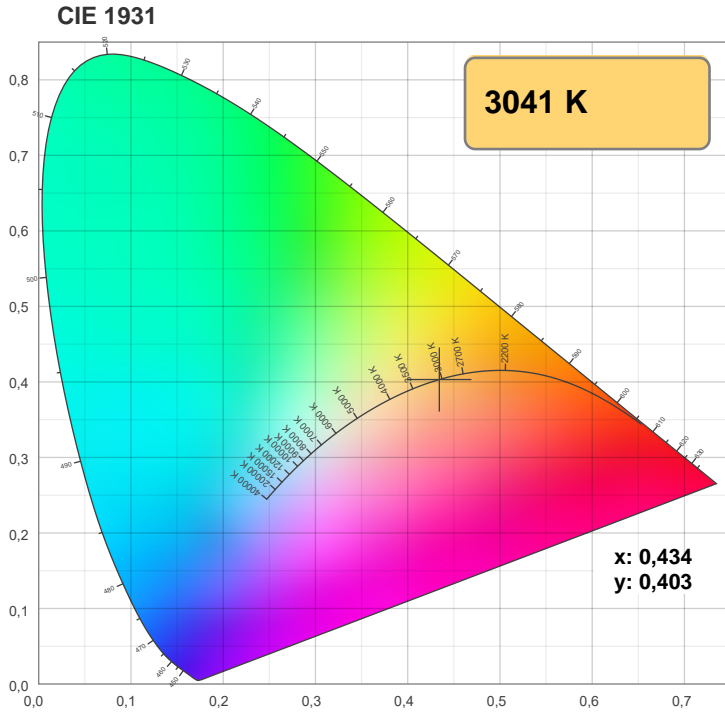

Light efficiency:

Light quality:

Color temperature:

Output: 1126 lm

Peak: 965 cd

Power: 9,9 W

PF: 1,0

Product name:

LED-Spot 24V, 10W, 3000K, CRI90

Item number:

E10111

Description:

Spectra

Dominante Wellenlänge: 621 und 451

TM-30: 92,0

CRI: 92,4 (R1-R8)