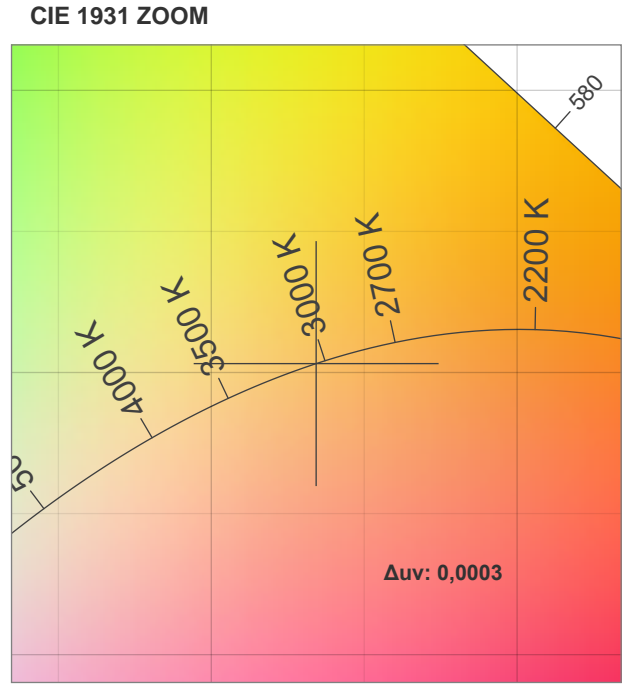

Light efficiency:

Light quality:

Color temperature:

Output: 1126 lm

Peak: 965 cd

Power: 9,9 W

PF: 1,0

Product name:

LED-Spot 24V, 10W, 3000K, CRI90

Item number:

E10111

Description:

Spectra

Dominante Wellenlänge: 621 und 451

TM-30: 92,0

CRI: 92,4 (R1-R8)