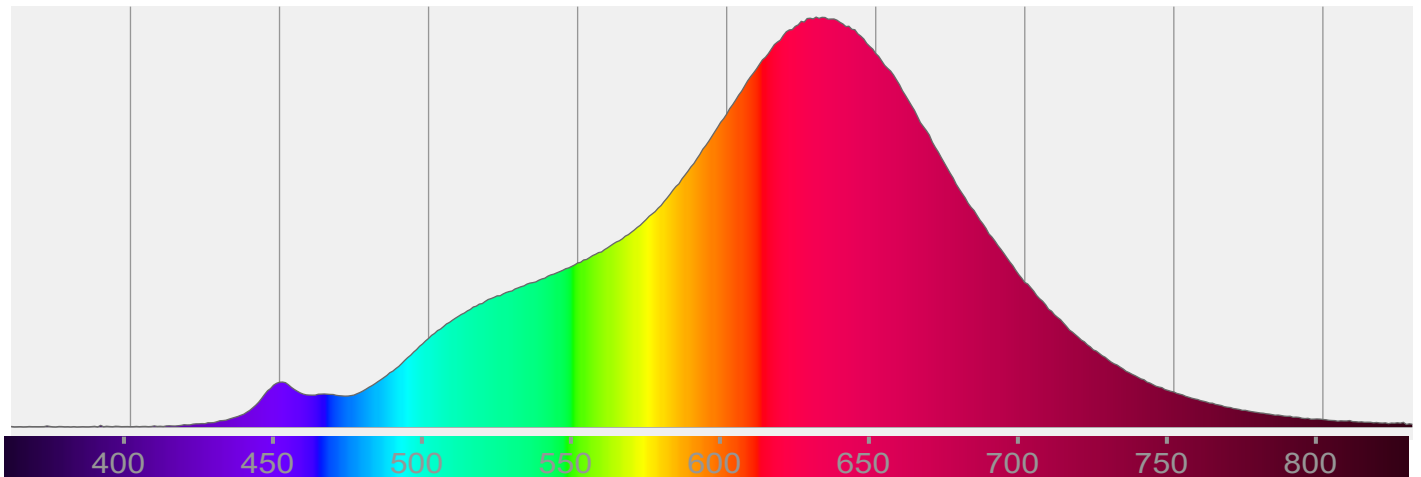

Light efficiency:

Light quality:

Color temperature:

Output: 562 lm

Peak: 139 cd

Power: 6,9 W

PF: 1,0

Product name:

Flex COB CCT LED-Streifen 24V, 14W, 2200K/5700K, CRI90, 604LED, IP20, 10mm

Item number:

E10091

Description:

Spectra

Dominante Wellenlänge: 630 und 451

TM-30: 92,1

CRI: 96,0 (R1-R8)

Light efficiency:

Light quality:

Color temperature:

Output: 749 lm

Peak: 183 cd

Power: 7,0 W

PF: 1,0

Product name:

Flex COB CCT LED-Streifen 24V, 14W, 2200K/5700K, CRI90, 604LED, IP20, 10mm

Item number:

E10091

Description:

Spectra **171,7°**

Dominante Wellenlänge: 450 und 511

TM-30: 91,9

CRI: 93,7 (R1-R8)