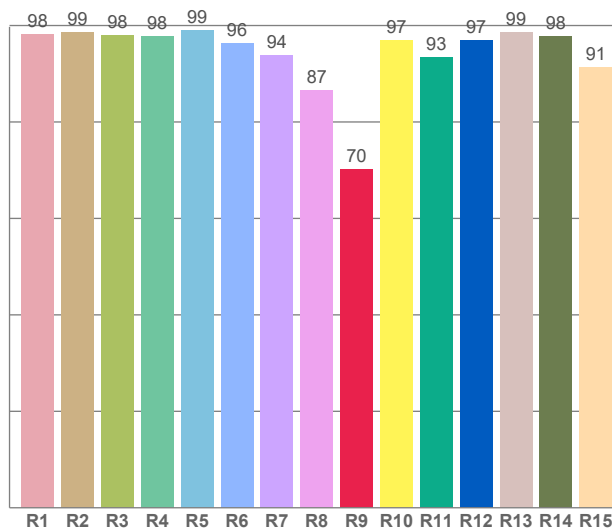

Light efficiency:

Light quality:

Color temperature:

Output: 562 lm

Peak: 139 cd

Power: 6,9 W

PF: 1,0

Product name:

Flex COB CCT LED-Streifen 24V, 14W, 2200K/5700K, CRI90, 604LED, IP20, 10mm

Item number:

E10091

Description:

Spectra

Dominante Wellenlänge: 630 und 451

TM-30: 92,1

CRI: 96,0 (R1-R8)

Light efficiency:

Light quality:

Color temperature:

Output: 749 lm

Peak: 183 cd

Power: 7,0 W

PF: 1,0

Product name:

Flex COB CCT LED-Streifen 24V, 14W, 2200K/5700K, CRI90, 604LED, IP20, 10mm

Item number:

E10091

Description:

Spectra **171,7°**

Dominante Wellenlänge: 450 und 511

TM-30: 91,9

CRI: 93,7 (R1-R8)