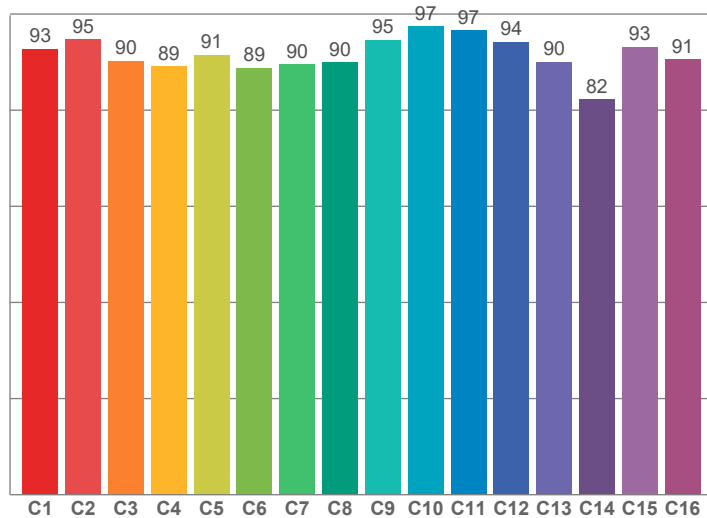

Light efficiency:

Light quality:

Color temperature:

Output: 562 lm

Peak: 139 cd

Power: 6,9 W

PF: 1,0

Product name:

Flex COB CCT LED-Streifen 24V, 14W, 2200K/5700K, CRI90, 604LED, IP20, 10mm

Item number:

E10091

Description:

Spectra

Dominante Wellenlänge: 630 und 451

TM-30: 92,1

CRI: 96,0 (R1-R8)

Light efficiency:

Light quality:

Color temperature:

Output: 749 lm

Peak: 183 cd

Power: 7,0 W

PF: 1,0

Product name:

Flex COB CCT LED-Streifen 24V, 14W, 2200K/5700K, CRI90, 604LED, IP20, 10mm

Item number:

E10091

Description:

Spectra **171,7°**

Dominante Wellenlänge: 450 und 511

TM-30: 91,9

CRI: 93,7 (R1-R8)