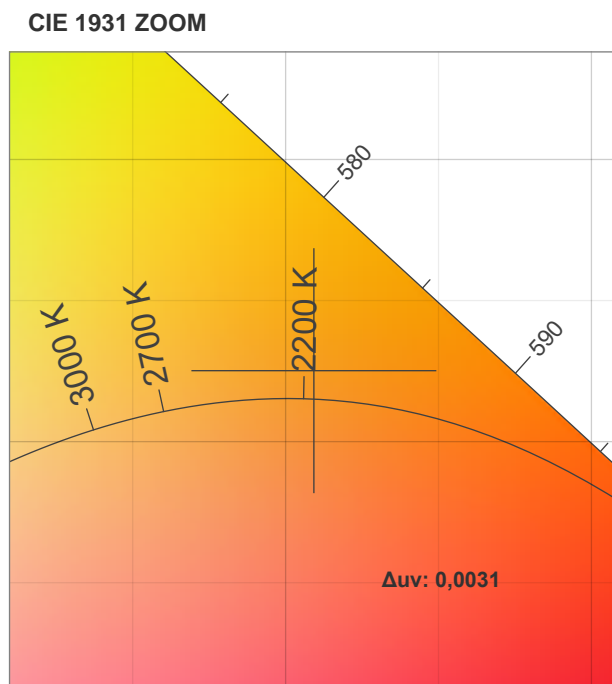

Light efficiency:

Light quality:

Color temperature:

Output: 562 lm

Peak: 139 cd

Power: 6,9 W

PF: 1,0

Product name:

Flex COB CCT LED-Streifen 24V, 14W, 2200K/5700K, CRI90, 604LED, IP20, 10mm

Item number:

E10091

Description:

Spectra

Dominante Wellenlänge: 630 und 451

TM-30: 92,1

CRI: 96,0 (R1-R8)

Light efficiency:

Light quality:

Color temperature:

Output: 749 lm

Peak: 183 cd

Power: 7,0 W

PF: 1,0

Product name:

Flex COB CCT LED-Streifen 24V, 14W, 2200K/5700K, CRI90, 604LED, IP20, 10mm

Item number:

E10091

Description:

Spectra **171,7°**

Dominante Wellenlänge: 450 und 511

TM-30: 91,9

CRI: 93,7 (R1-R8)