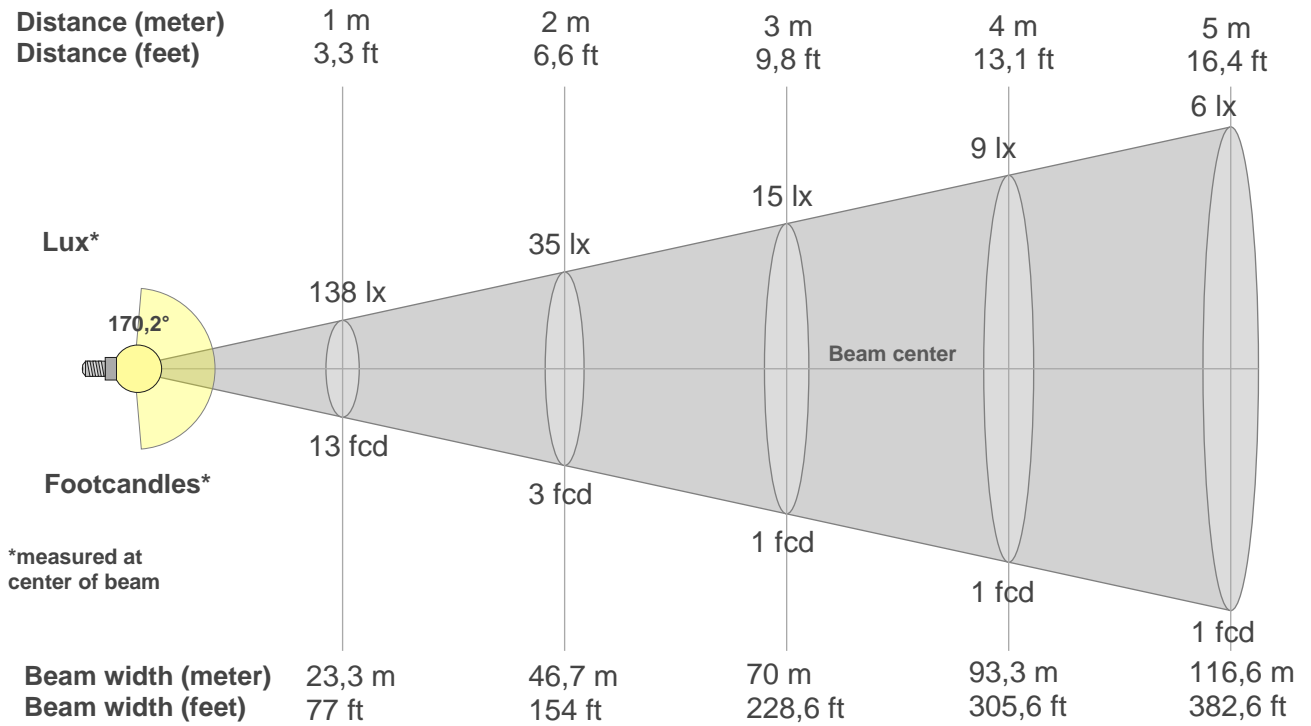

Light efficiency:

Light quality:

Color temperature:

Output: 562 lm

Peak: 139 cd

Power: 6,9 W

PF: 1,0

Product name:

Flex COB CCT LED-Streifen 24V, 14W, 2200K/5700K, CRI90, 604LED, IP20, 10mm

Item number:

E10091

Description:

Spectra

Dominante Wellenlänge: 630 und 451

TM-30: 92,1

CRI: 96,0 (R1-R8)

Light efficiency:

Light quality:

Color temperature:

Output: 749 lm

Peak: 183 cd

Power: 7,0 W

PF: 1,0

Product name:

Flex COB CCT LED-Streifen 24V, 14W, 2200K/5700K, CRI90, 604LED, IP20, 10mm

Item number:

E10091

Description:

Spectra **171,7°**

Dominante Wellenlänge: 450 und 511

TM-30: 91,9

CRI: 93,7 (R1-R8)