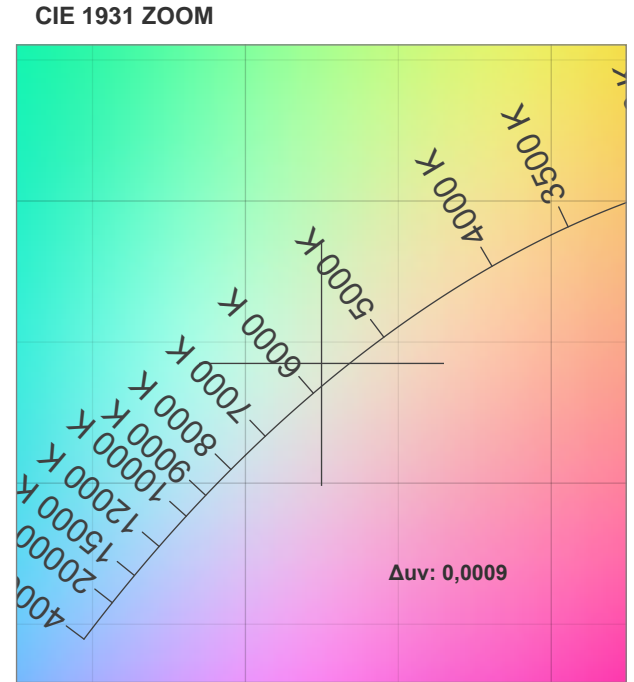

Light efficiency:

Light quality:

Color temperature:

Output: 562 lm

Peak: 139 cd

Power: 6,9 W

PF: 1,0

Product name:

Flex COB CCT LED-Streifen 24V, 14W, 2200K/5700K, CRI90, 604LED, IP20, 10mm

Item number:

E10091

Description:

Spectra

Dominante Wellenlänge: 630 und 451

TM-30: 92,1

CRI: 96,0 (R1-R8)

Light efficiency:

Light quality:

Color temperature:

Output: 749 lm

Peak: 183 cd

Power: 7,0 W

PF: 1,0

Product name:

Flex COB CCT LED-Streifen 24V, 14W, 2200K/5700K, CRI90, 604LED, IP20, 10mm

Item number:

E10091

Description:

Spectra **171,7°**

Dominante Wellenlänge: 450 und 511

TM-30: 91,9

CRI: 93,7 (R1-R8)