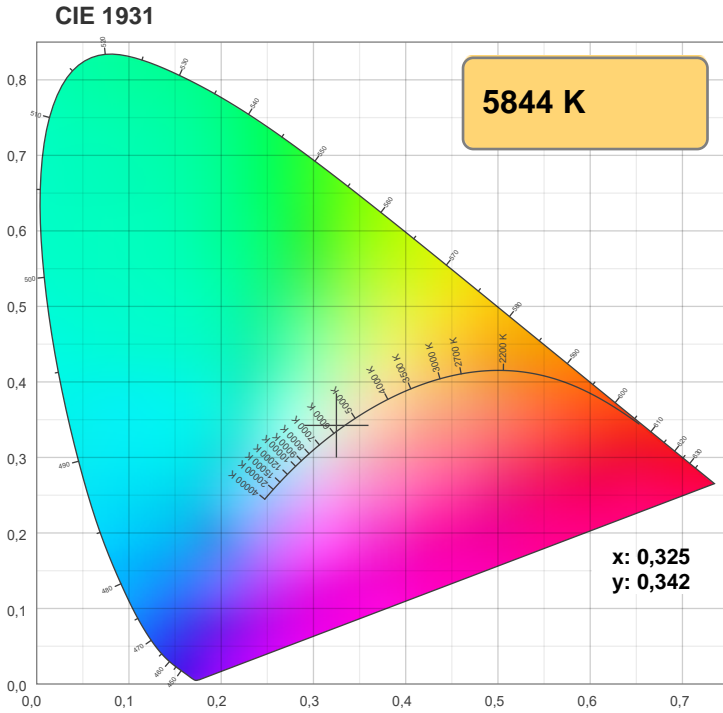

Light efficiency:

Light quality:

Color temperature:

Output: 562 lm

Peak: 139 cd

Power: 6,9 W

PF: 1,0

Product name:

Flex COB CCT LED-Streifen 24V, 14W, 2200K/5700K, CRI90, 604LED, IP20, 10mm

Item number:

E10091

Description:

Spectra

Dominante Wellenlänge: 630 und 451

TM-30: 92,1

CRI: 96,0 (R1-R8)

Light efficiency:

Light quality:

Color temperature:

Output: 749 lm

Peak: 183 cd

Power: 7,0 W

PF: 1,0

Product name:

Flex COB CCT LED-Streifen 24V, 14W, 2200K/5700K, CRI90, 604LED, IP20, 10mm

Item number:

E10091

Description:

Spectra **171,7°**

Dominante Wellenlänge: 450 und 511

TM-30: 91,9

CRI: 93,7 (R1-R8)