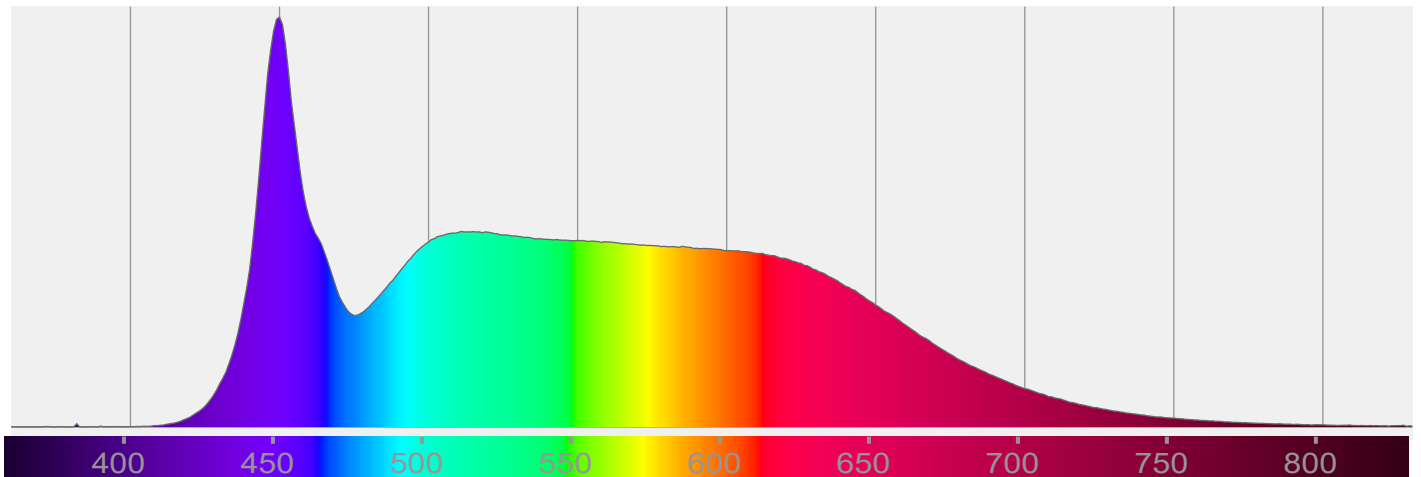

Light efficiency:

Light quality:

Color temperature:

Output: 562 lm

Peak: 139 cd

Power: 6,9 W

PF: 1,0

Product name:

Flex COB CCT LED-Streifen 24V, 14W, 2200K/5700K, CRI90, 604LED, IP20, 10mm

Item number:

E10091

Description:

Spectra

Dominante Wellenlänge: 630 und 451

TM-30: 92,1

CRI: 96,0 (R1-R8)

Light efficiency:

Light quality:

Color temperature:

Output: 749 lm

Peak: 183 cd

Power: 7,0 W

PF: 1,0

Product name:

Flex COB CCT LED-Streifen 24V, 14W, 2200K/5700K, CRI90, 604LED, IP20, 10mm

Item number:

E10091

Description:

Spectra **171,7°**

Dominante Wellenlänge: 450 und 511

TM-30: 91,9

CRI: 93,7 (R1-R8)