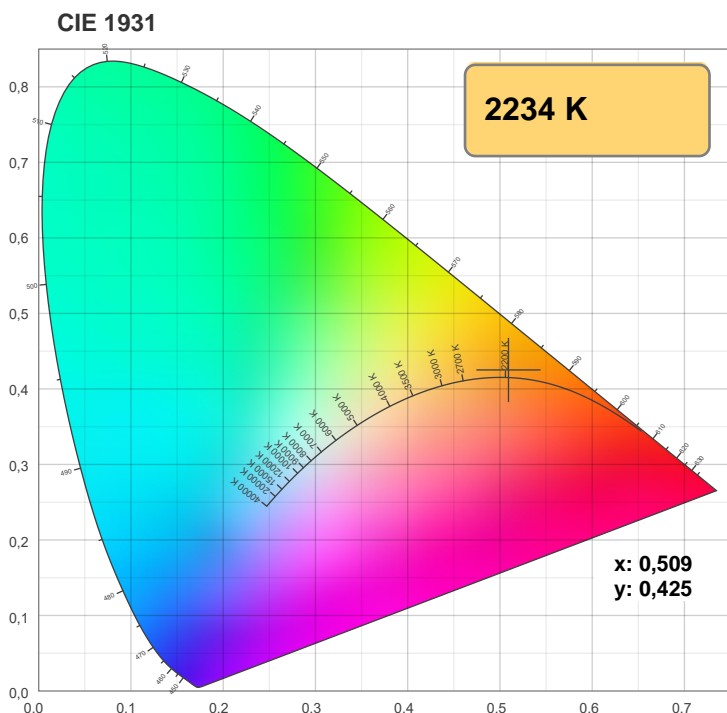

Light efficiency:

Light quality:

Color temperature:

Output: 562 lm

Peak: 139 cd

Power: 6,9 W

PF: 1,0

Product name:

Flex COB CCT LED-Streifen 24V, 14W, 2200K/5700K, CRI90, 604LED, IP20, 10mm

Item number:

E10091

Description:

Spectra

Dominante Wellenlänge: 630 und 451

TM-30: 92,1

CRI: 96,0 (R1-R8)

Light efficiency:

Light quality:

Color temperature:

Output: 749 lm

Peak: 183 cd

Power: 7,0 W

PF: 1,0

Product name:

Flex COB CCT LED-Streifen 24V, 14W, 2200K/5700K, CRI90, 604LED, IP20, 10mm

Item number:

E10091

Description:

Spectra **171,7°**

Dominante Wellenlänge: 450 und 511

TM-30: 91,9

CRI: 93,7 (R1-R8)