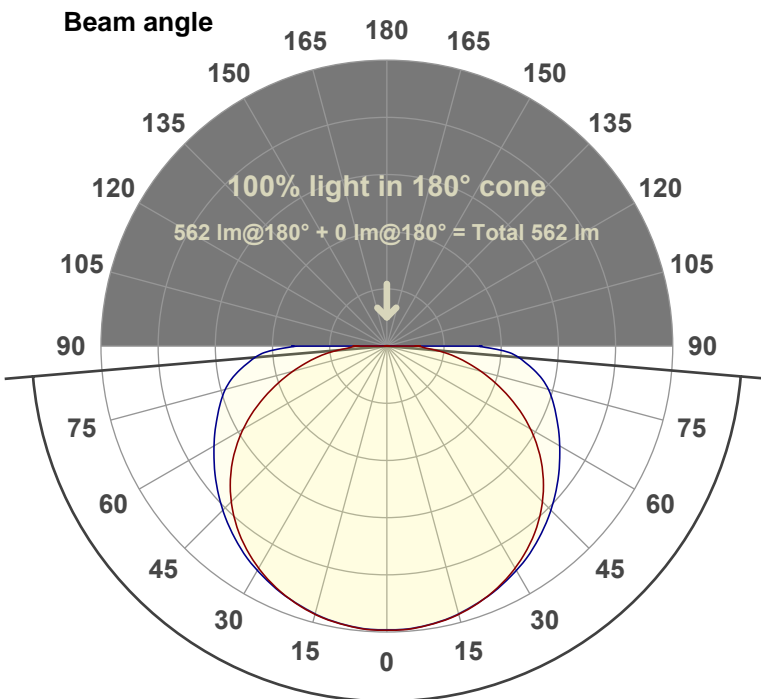

Light efficiency:

Light quality:

Color temperature:

Output: 562 lm

Peak: 139 cd

Power: 6,9 W

PF: 1,0

Product name:

Flex COB CCT LED-Streifen 24V, 14W, 2200K/5700K, CRI90, 604LED, IP20, 10mm

Item number:

E10091

Description:

Spectra

Dominante Wellenlänge: 630 und 451

TM-30: 92,1

CRI: 96,0 (R1-R8)

Light efficiency:

Light quality:

Color temperature:

Output: 749 lm

Peak: 183 cd

Power: 7,0 W

PF: 1,0

Product name:

Flex COB CCT LED-Streifen 24V, 14W, 2200K/5700K, CRI90, 604LED, IP20, 10mm

Item number:

E10091

Description:

Spectra **171,7°**

Dominante Wellenlänge: 450 und 511

TM-30: 91,9

CRI: 93,7 (R1-R8)