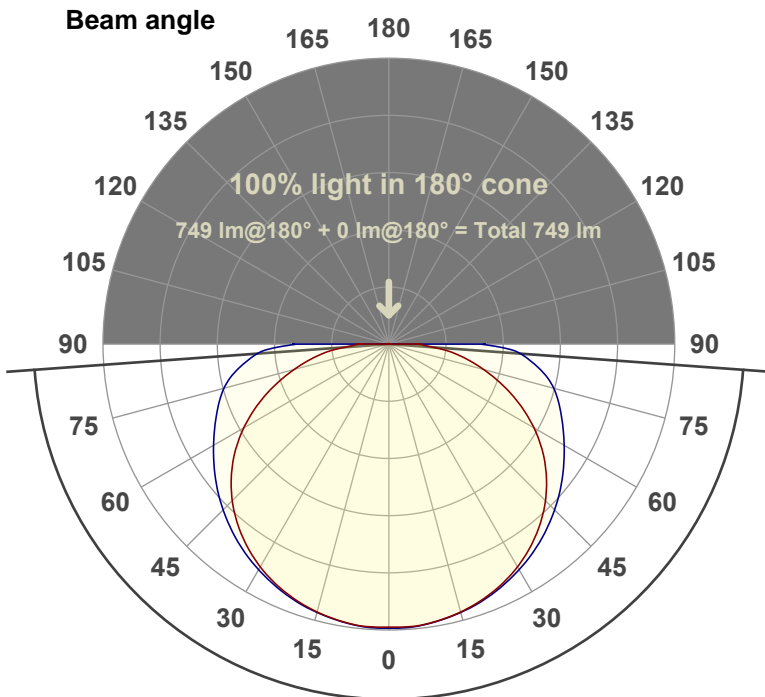

Light efficiency:

Light quality:

Color temperature:

Output: 562 lm

Peak: 139 cd

Power: 6,9 W

PF: 1,0

Product name:

Flex COB CCT LED-Streifen 24V, 14W, 2200K/5700K, CRI90, 604LED, IP20, 10mm

Item number:

E10091

Description:

Spectra

Dominante Wellenlänge: 630 und 451

TM-30: 92,1

CRI: 96,0 (R1-R8)

Light efficiency:

Light quality:

Color temperature:

Output: 749 lm

Peak: 183 cd

Power: 7,0 W

PF: 1,0

Product name:

Flex COB CCT LED-Streifen 24V, 14W, 2200K/5700K, CRI90, 604LED, IP20, 10mm

Item number:

E10091

Description:

Spectra **171,7°**

Dominante Wellenlänge: 450 und 511

TM-30: 91,9

CRI: 93,7 (R1-R8)