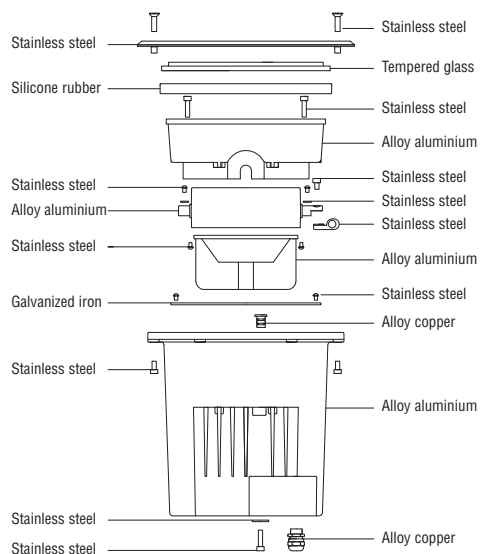

When the luminaire reaches its end of life, take it to the nearest clean point.
Recycle la luminaria en el punto verde cuando ésta llegue al final de su vida útil.

Together we take care of the planet

Together we take care of the planet. This is why we reduce paper consumption. Please refer to the safety, maintenance and warranty instructions at www.faro.es. If you cannot access it, call us at +34 937 723 965 or write to export@faro.es.