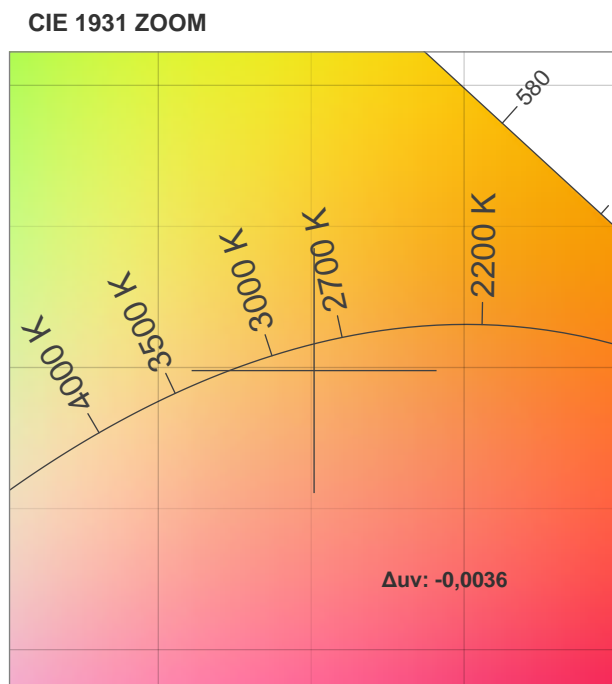

Light efficiency:

Light quality:

Color temperature:

Output: 541 lm

Peak: 455 cd

Power: 4,9 W

PF: 1,0

Product name:

LED-SwingSpot 24V, 5W, 2700K, CRI90

Item number:

E10052

Date and time:

07.09.2021 12:30:37

Description:

Emilum-Swing-Spot

Spectra

Dominante Wellenlänge: 625 und 455

TM-30: 92,4

CRI: 94,0 (R1-R8)