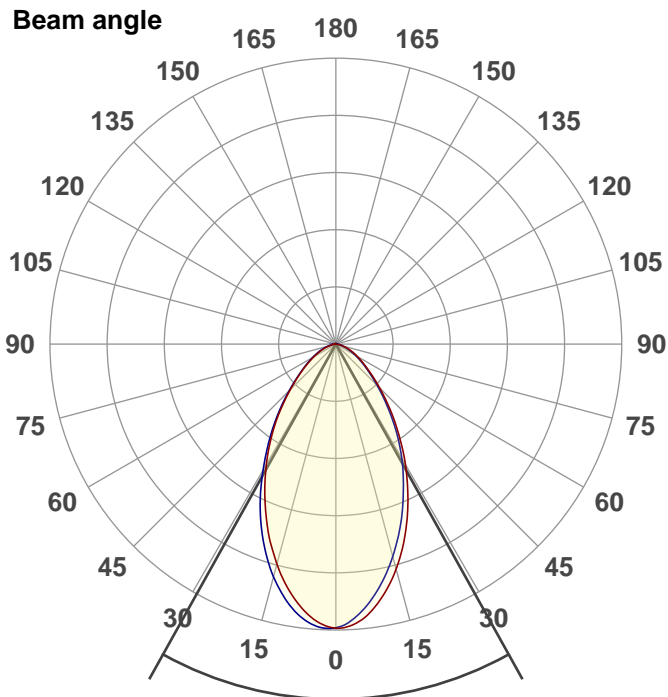

Light efficiency:

Light quality:

Color temperature:

Output: 541 lm

Peak: 455 cd

Power: 4,9 W

PF: 1,0

Product name:

LED-SwingSpot 24V, 5W, 2700K, CRI90

Item number:

E10052

Date and time:

07.09.2021 12:30:37

Description:

Emilum-Swing-Spot

Spectra

Dominante Wellenlänge: 625 und 455

TM-30: 92,4

CRI: 94,0 (R1-R8)