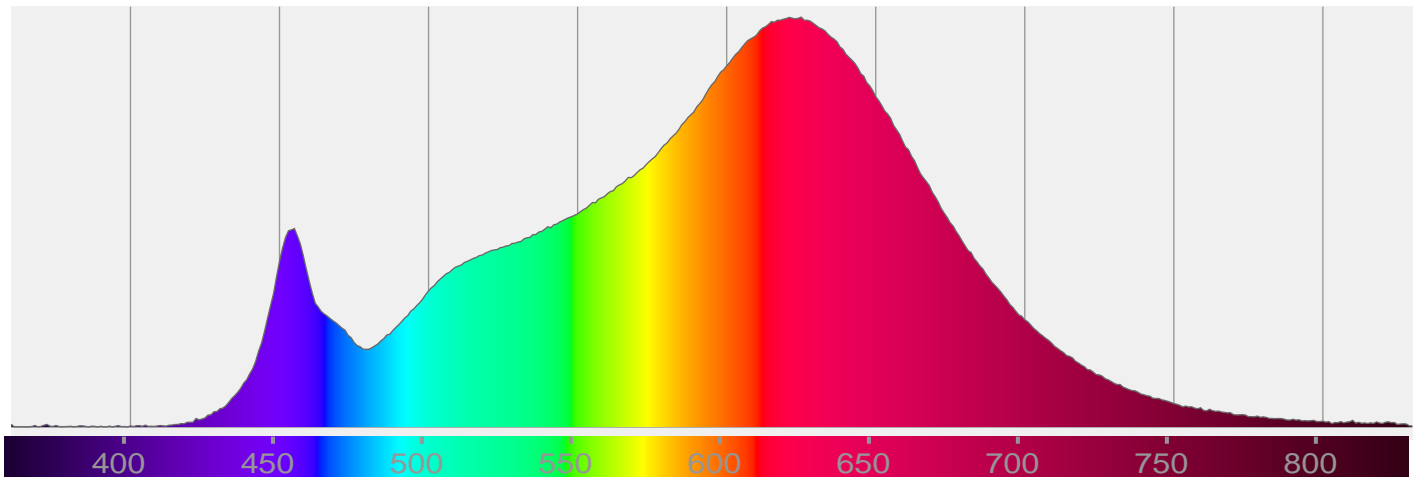

Light efficiency:

Light quality:

Color temperature:

Output: 541 lm

Peak: 455 cd

Power: 4,9 W

PF: 1,0

Product name:

LED-SwingSpot 24V, 5W, 2700K, CRI90

Item number:

E10052

Date and time:

07.09.2021 12:30:37

Description:

Emilum-Swing-Spot

Spectra

Dominante Wellenlänge: 625 und 455

TM-30: 92,4

CRI: 94,0 (R1-R8)