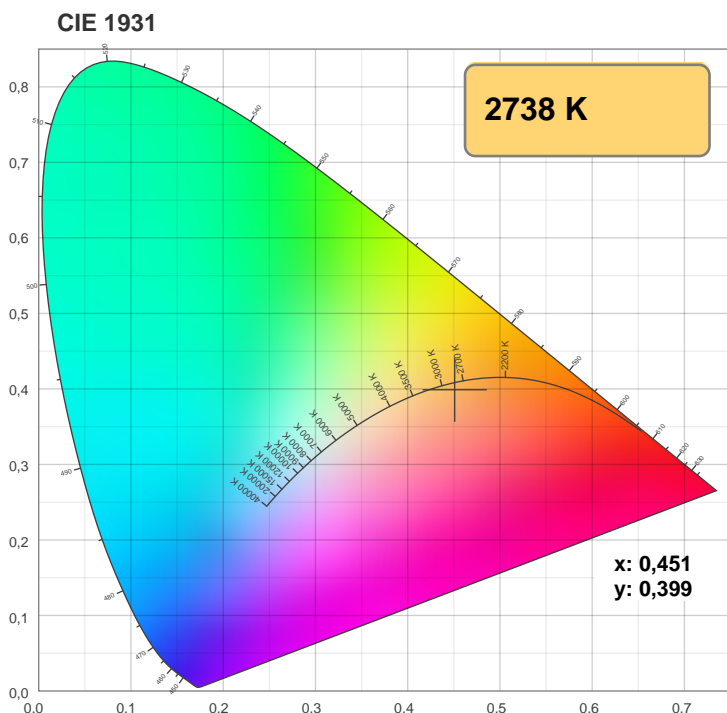

Light efficiency:

Light quality:

Color temperature:

Output: 541 lm

Peak: 455 cd

Power: 4,9 W

PF: 1,0

Product name:

LED-SwingSpot 24V, 5W, 2700K, CRI90

Item number:

E10052

Date and time:

07.09.2021 12:30:37

Description:

Emilum-Swing-Spot

Spectra

Dominante Wellenlänge: 625 und 455

TM-30: 92,4

CRI: 94,0 (R1-R8)