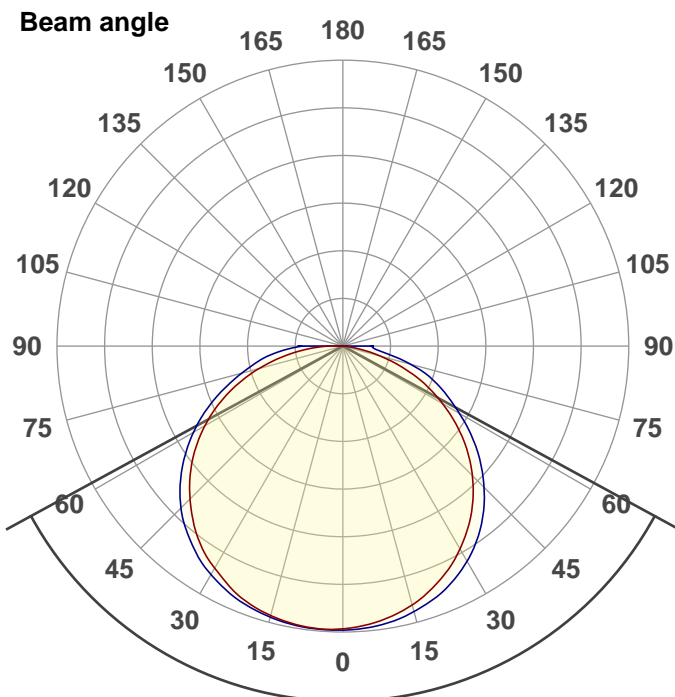

Light efficiency:

Light quality:

Color temperature:

Output: 998 lm

Peak: 304 cd

Power: 14,2 W

PF: 1,0

Product name:

**Flex Stripe 24V, 14.4W, 6000K, CRI90, 60LED, IP68, 12.5mm**

Item number:

**E10013**

Date and time:

**26.05.2020 15:10:40**

Description:

Spectra

Dominante Wellenlänge: 455 und 542