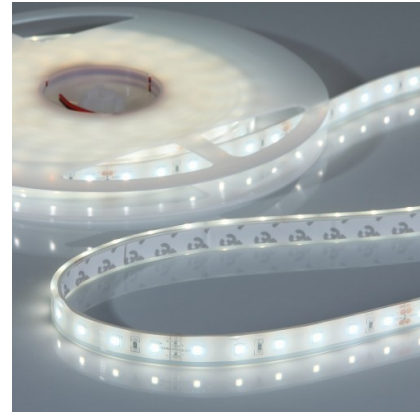

Light efficiency:

Light quality:

Color temperature:

Output: 998 lm

Peak: 304 cd

Power: 14,2 W

PF: 1,0

Product name:

**Flex Stripe 24V, 14.4W, 6000K, CRI90, 60LED, IP68, 12.5mm**

Item number:

**E10013**

Date and time:

**26.05.2020 15:10:40**

Description:

Spectra

Dominante Wellenlänge: 455 und 542