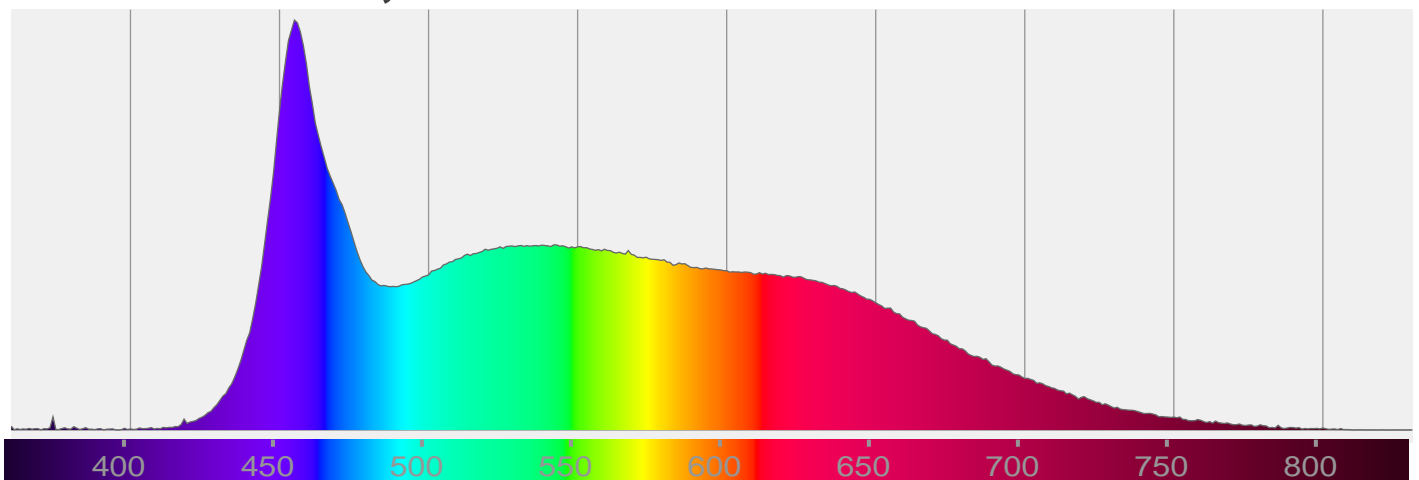

Light efficiency:

Light quality:

Color temperature:

Output: 998 lm

Peak: 304 cd

Power: 14,2 W

PF: 1,0

Product name:

**Flex Stripe 24V, 14.4W, 6000K, CRI90, 60LED, IP68, 12.5mm**

Item number:

**E10013**

Date and time:

**26.05.2020 15:10:40**

Description:

Spectra

Dominante Wellenlänge: 455 und 542

TM-30: 88,6

CRI: 94,0 (R1-R8)