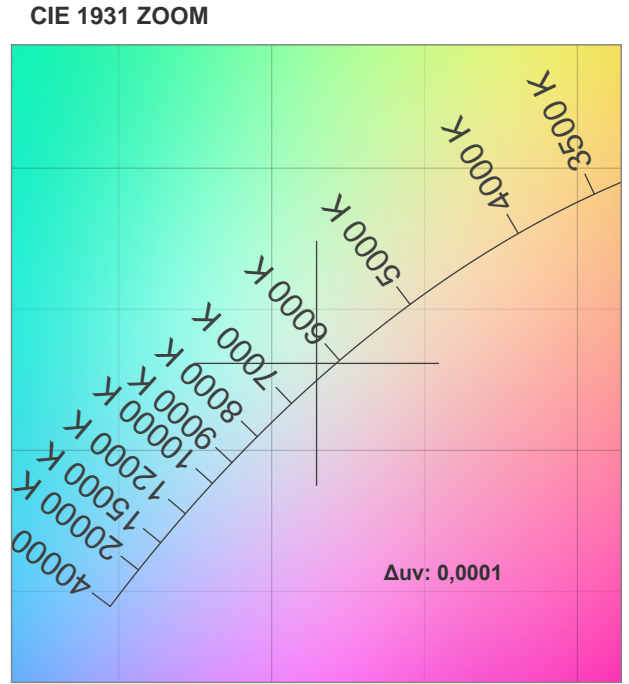

Light efficiency:

Light quality:

Color temperature:

Output: 998 lm

Peak: 304 cd

Power: 14,2 W

PF: 1,0

Product name:

**Flex Stripe 24V, 14.4W, 6000K, CRI90, 60LED, IP68, 12.5mm**

Item number:

**E10013**

Date and time:

**26.05.2020 15:10:40**

Description:

Spectra

Dominante Wellenlänge: 455 und 542