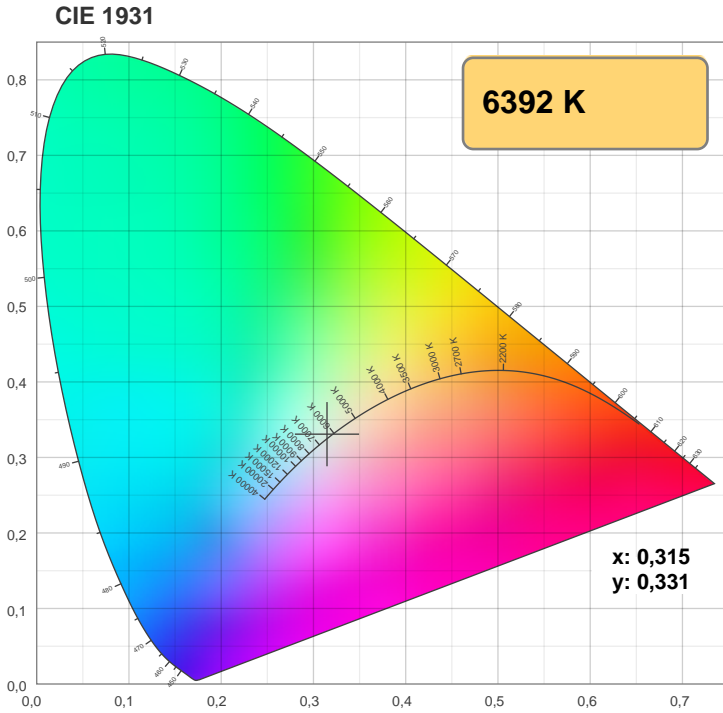

Light efficiency:

Light quality:

Color temperature:

Output: 998 lm

Peak: 304 cd

Power: 14,2 W

PF: 1,0

Product name:

**Flex Stripe 24V, 14.4W, 6000K, CRI90, 60LED, IP68, 12.5mm**

Item number:

**E10013**

Date and time:

**26.05.2020 15:10:40**

Description:

Spectra

Dominante Wellenlänge: 455 und 542

TM-30: 88,6

CRI: 94,0 (R1-R8)