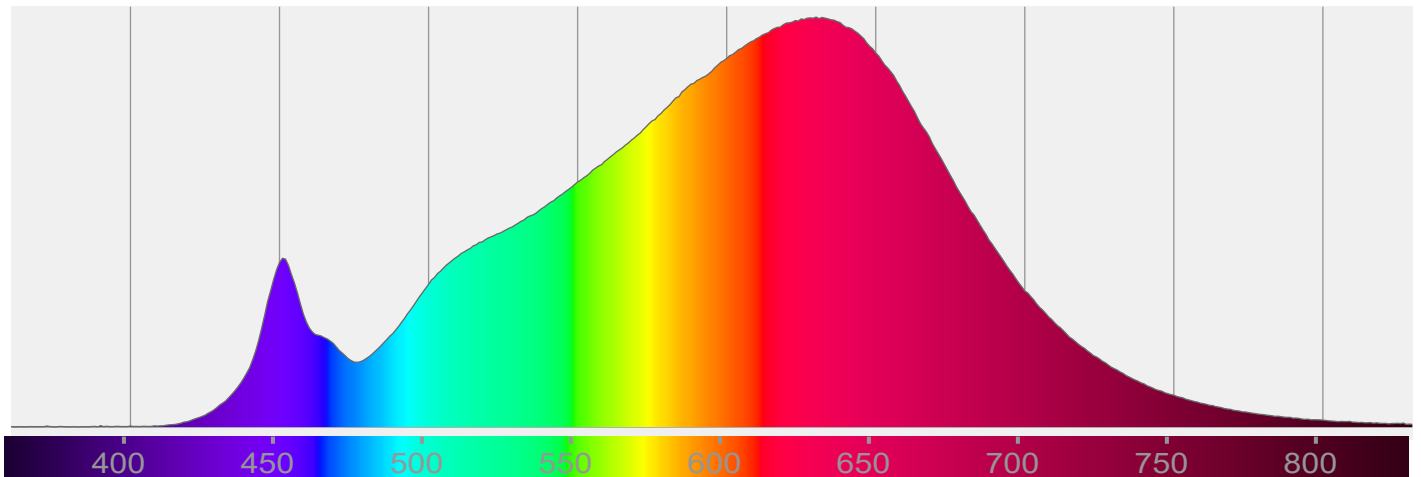

Light efficiency:

Light quality:

Color temperature:

Output: 783 lm

Peak: 588 cd

Power: 7,0 W

PF: 1,0

Product name:

LED-Spot 24V, MR16, 7W, RGBW/2700K, CRI90

Item number:

E10132

Description:

Spectra **64°**

Dominante Wellenlänge: 630 und 451

TM-30: 92,6

CRI: 92,6 (R1-R8)