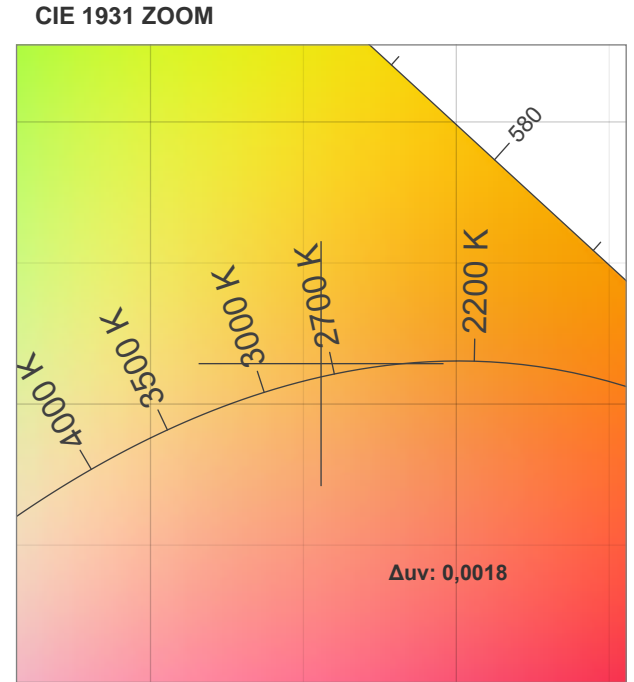

Light efficiency:

Light quality:

Color temperature:

Output: 783 lm

Peak: 588 cd

Power: 7,0 W

PF: 1,0

Product name:

LED-Spot 24V, MR16, 7W, RGBW/2700K, CRI90

Item number:

E10132

Description:

Spectra **64°**

Dominante Wellenlänge: 630 und 451

TM-30: 92,6

CRI: 92,6 (R1-R8)