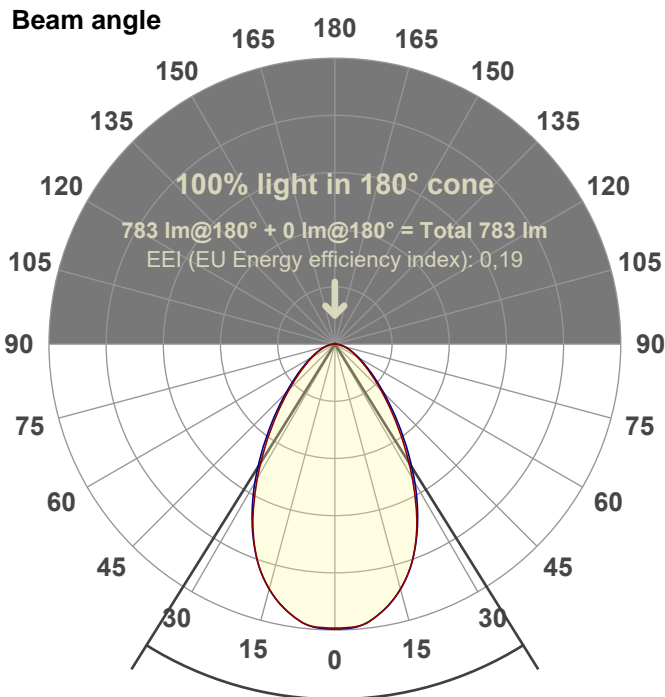

Light efficiency:

Light quality:

Color temperature:

Output: 783 lm

Peak: 588 cd

Power: 7,0 W

PF: 1,0

Product name:

LED-Spot 24V, MR16, 7W, RGBW/2700K, CRI90

Item number:

E10132

Description:

Spectra **64°**

Dominante Wellenlänge: 630 und 451

TM-30: 92,6

CRI: 92,6 (R1-R8)