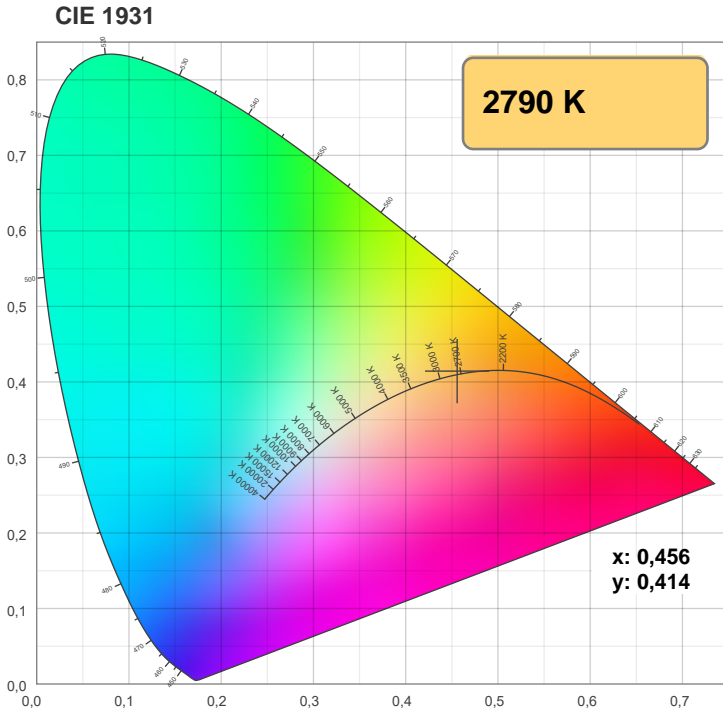

Light efficiency:

Light quality:

Color temperature:

Output: 783 lm

Peak: 588 cd

Power: 7,0 W

PF: 1,0

Product name:

LED-Spot 24V, MR16, 7W, RGBW/2700K, CRI90

Item number:

E10132

Description:

Spectra **64°**

Dominante Wellenlänge: 630 und 451

TM-30: 92,6

CRI: 92,6 (R1-R8)