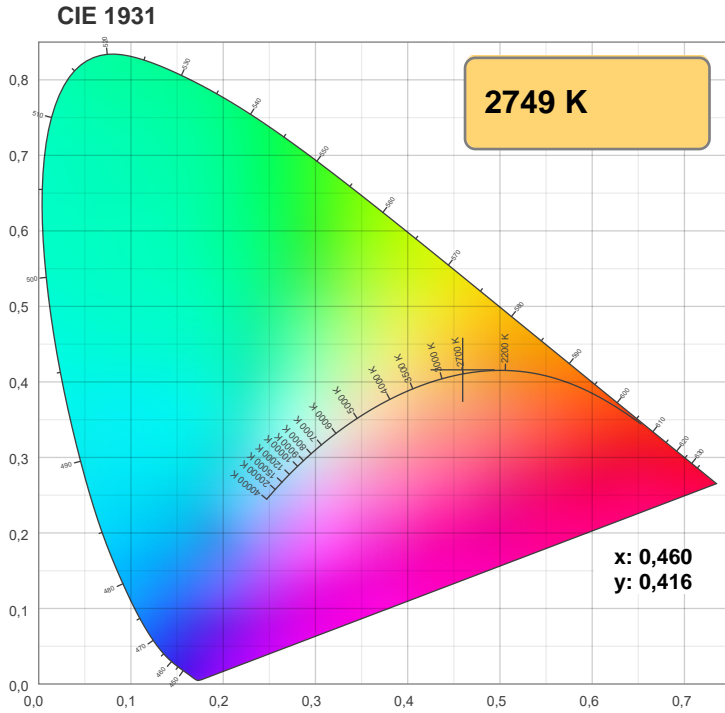

Light efficiency:

Light quality:

Color temperature:

Output: 1309 lm

Peak: 318 cd

Power: 14,4 W

PF: 1,0

Product name:

Flex COB-Stripe 24V, 14.4W, 2700K, CRI90, 480LED, IP20, 10mm

Item number:

E10055

Description:

Spectra

177,3°

Dominante Wellenlänge: 616 und 452

TM-30: 89,7

CRI: 91,5 (R1-R8)