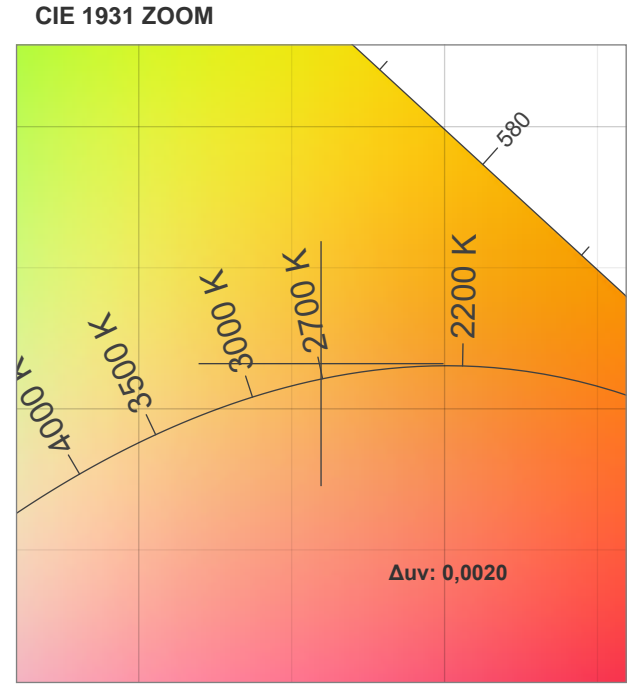

Light efficiency:

Light quality:

Color temperature:

Output: 1309 lm

Peak: 318 cd

Power: 14,4 W

PF: 1,0

Product name:

Flex COB-Stripe 24V, 14.4W, 2700K, CRI90, 480LED, IP20, 10mm

Item number:

E10055

Description:

Spectra

177,3°

Dominante Wellenlänge: 616 und 452

TM-30: 89,7

CRI: 91,5 (R1-R8)