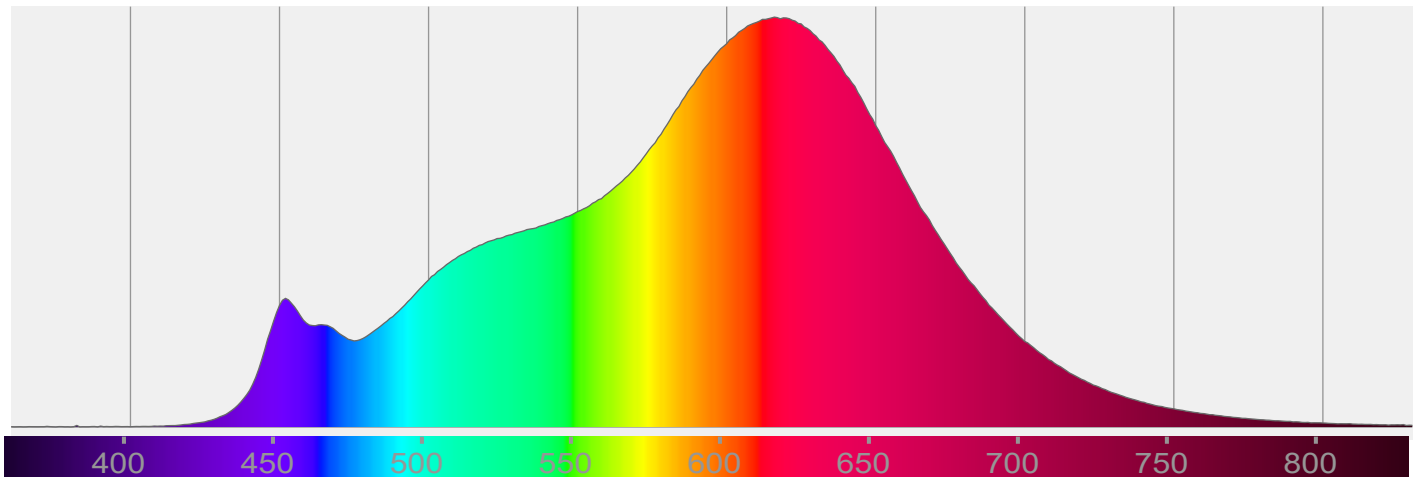

Light efficiency:

Light quality:

Color temperature:

Output: 1309 lm

Peak: 318 cd

Power: 14,4 W

PF: 1,0

Product name:

Flex COB-Stripe 24V, 14.4W, 2700K, CRI90, 480LED, IP20, 10mm

Item number:

E10055

Description:

Spectra

177,3°

Dominante Wellenlänge: 616 und 452

TM-30: 89,7

CRI: 91,5 (R1-R8)