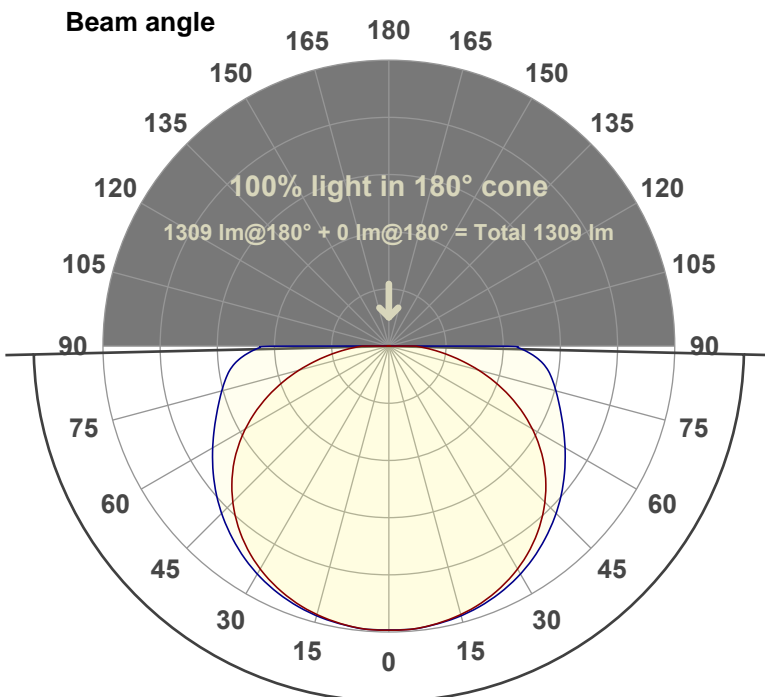

Light efficiency:

Light quality:

Color temperature:

Output: 1309 lm

Peak: 318 cd

Power: 14,4 W

PF: 1,0

Product name:

Flex COB-Stripe 24V, 14.4W, 2700K, CRI90, 480LED, IP20, 10mm

Item number:

E10055

Description:

Spectra

177,3°

Dominante Wellenlänge: 616 und 452

TM-30: 89,7

CRI: 91,5 (R1-R8)